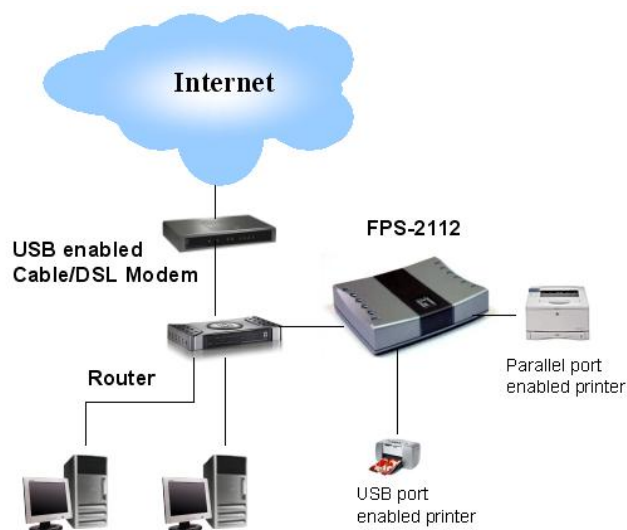

Datasheet_FPS-2112

1 Parallel/1 USB Combo Printer Server

LevelOne's FPS-2112 is a high-performance Printer Server that provides a simple and efficient network printing solution. With one parallel port and one USB printer port, FPS-2112 connects the most available printer and performs a high-bandwidth data transfer. The unique, compact size design allows the Printer Server to be used even where space is limited. The IPP printing method provides the capability to remote print from a PC to any accessible printer. The Web-based interface offers an easy method of configuration in TCP/IP networks. For the seamless connection between heterogeneous working environment, FPS-2112 supports all major operating systems, including Windows 98SE/ME/2000/XP, Macintosh OS 9.x, 10.x and Unix. Besides, the built-in SNMP management function allows users to monitor, configure and troubleshoot the Printer Server by using their existing SNMP management tools. FPS-2112 is an ideal printing solution for small enterprise and home office that requires to share printing service.

FPS-2112

Key Features

- Compliant with IEEE 802.3 and 802.3u
- Multi-port supports for different Printer connection
- Web-based Management
- Auto-sensing Ethernet connection
- Support SNMP management
- Support Internet Printing Protocol
- Support Windows 98SE/ME/2000/XP, Macintosh and Unix
- Support TCP/IP, PTP over TCP/IP, PTP over NetBEUI, Apple EtherTalk, SMB over NetBEUI

Product Diagram

FCS-2112 Diagram

Ordering Information

- FPS-2112 :1 Parallel/1 USB Combo Printer Server