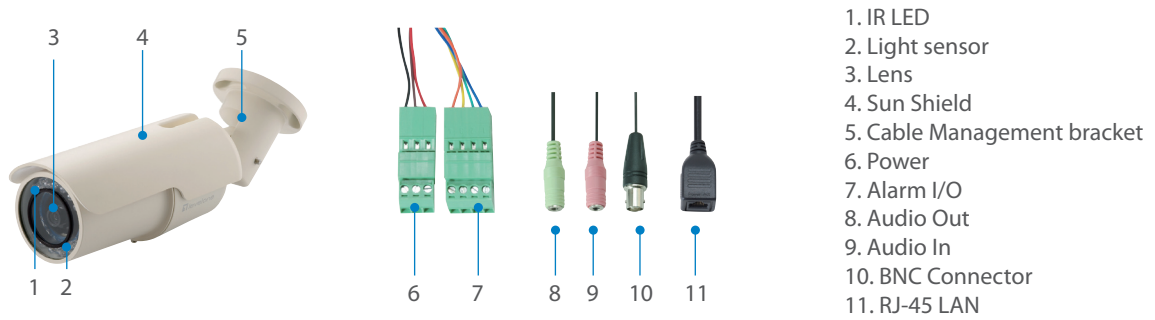

Front View and Rear View