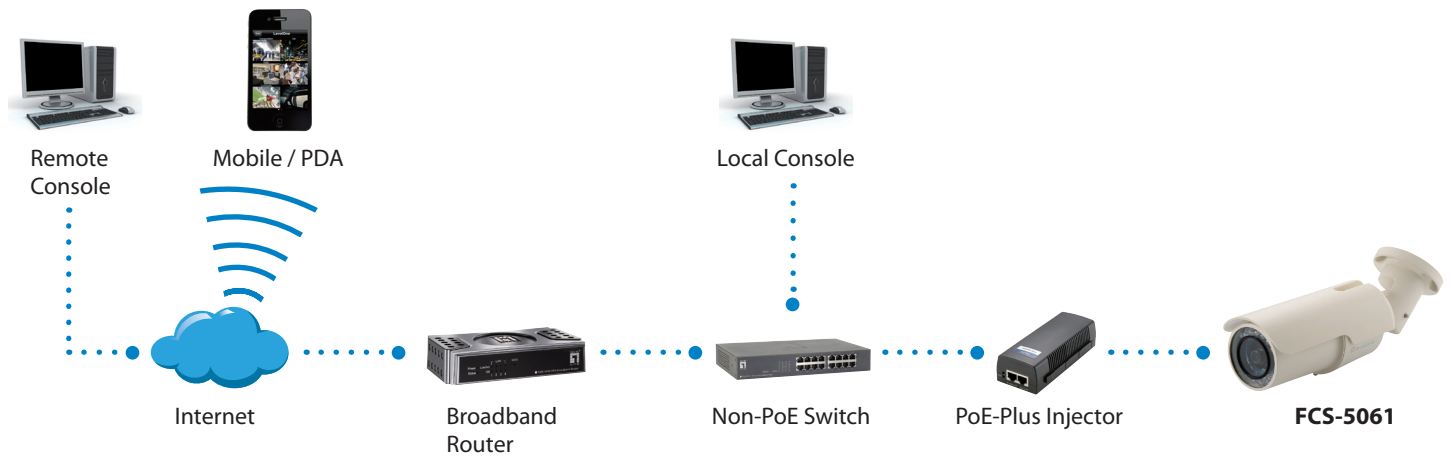

Product Diagram

Order Information

Package Contents

FCS-5061: 5-Megapixel Day/Night PoE-Plus Outdoor Network Camera

FCS-5061
PoE-Plus Injector (30W)
Sun Shield
Camera Bracket
Quick Installation Guide
CD Manual / Utility