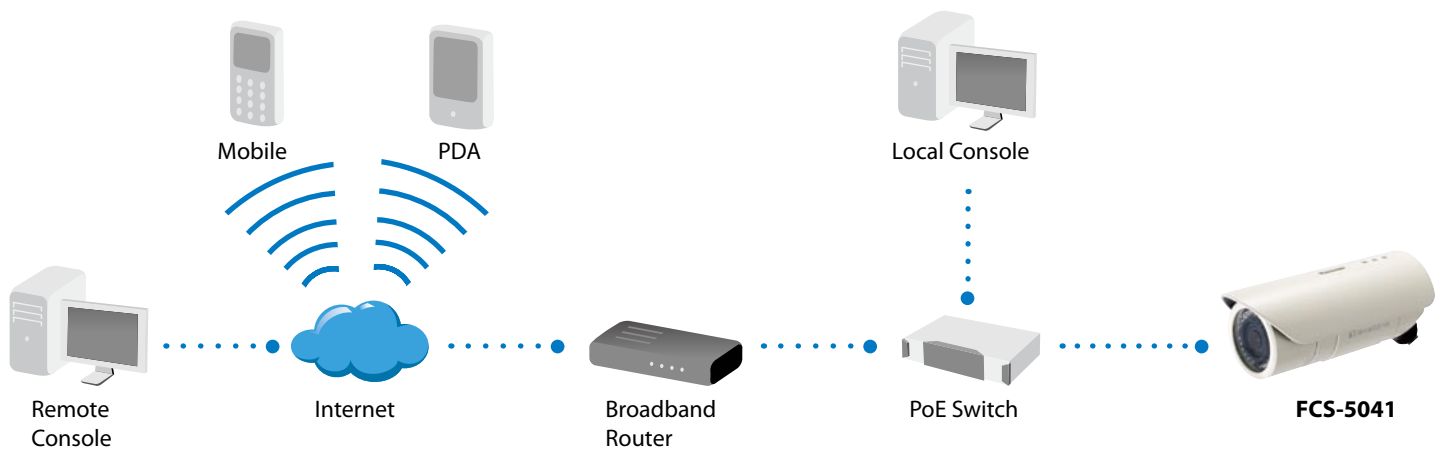

Product Diagram

Order Information

Package Contents

FCS-5041: Day/Night H.264 Megapixel PoE Outdoor Network Camera

- FCS-5041
- Power Adapter
- Sun Shield
- Camera Bracket
- Quick Installation Guide
- CD Manual / Utility