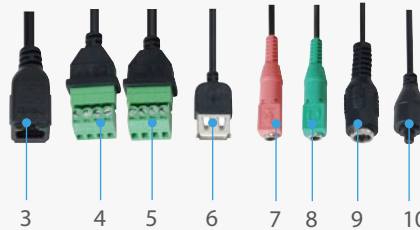

1. Auto Focus Lens
2. IR LED
3. LAN Cable
4. General I/O terminal block
5. RS485+AC24V terminal block
6. USB port
7. Microphone in (pink)
8. Audio out (green)
9. Power cord socket (black)
10. Reset button

Key Features

- Support Megapixel up to 1280x800
- Support H.264 / MPEG-4 and MJPEG Codec Compression
- Motorized lens with 4x optical zoom and Smart Focus to get excellent image quality easily
- Simultaneous dual stream for optimized quality and bandwidth
- 1 DI/DO for External Alarm and Sensor Device
- Built-in IEEE 802.3af Compliant PoE(Power over Ethernet)
- Removable IR-Cut Filter for Day and Night Application
- IP67 Outdoor enclosure Built-in Fan and Heater
- Supports 2-way Audio
- Free 64-CH IP CamSecure Surveillance Management Software included

Works Well With

POI-4000
High Power Injector

POR-1100
Outdoor PoE Repeater