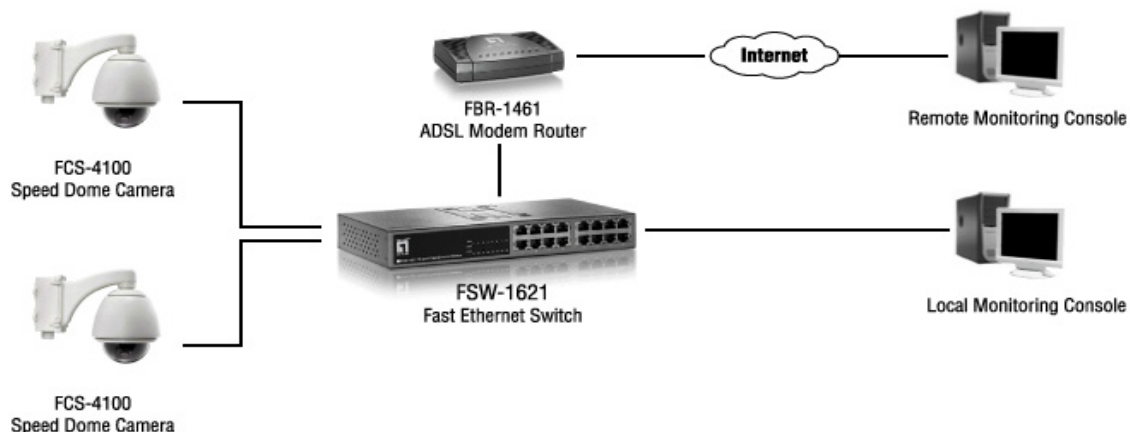

Technical Specification

Video Specifications

- **Compression Mode**
  MJPEG/MPEG4
- **Max. Resolution**
  704x480 pixels at 30 fps (NTSC)
  704x576 pixels at 25 fps (PAL)
- **Video Resolution**
  Up to 30/25 frames at 160x120
  Up to 30/25 frames at 320x240
  Up to 30/25 frames at 704x480

Camera Specification

- **Sensor**
  1/4" Exview HAD CCD
- **Lens**
  3.5~91mm/F1.6~3.8
- **Zoom:**
  Optical: 26x
  Digital: 12x
- **Minimum Illumination**
  1.0Lux/F1.6
- **Shutter**
  1/1 ~ 1/10,000 sec

Audio Specification

- **Audio Codec**
  G.711 PCM 64 kbits
  ADPCM 32 kbits
  MP3
  MPGEG4-AAC full duplex

Viewing System Requirement

- **OS**
  Microsoft Windows 2000 / XP
- **Browser**
  IE 5.5 or above

Networking

- **Ports**
  1 x RJ-45 10/100 Mbps port

Hardware & Environment

- **RAM**
  32MB SDRAM
- **ROM**
  8MB Flash ROM
- **Power**
  DC 12V, 4A
- **Temperature**
  Operating: 0°C ~ 50°C (32°F ~ 122°F)
- **Humidity**
  Operating: ≤ 95% (Non-Condensing)
- **Dimension**
  FCS-4100 + CAS-4000A
  390mm(L) * 220mm(W) * 336mm(H)

  FCS-4100 + CAS-4000B
  220mm(L) * 220mm(W) * 550mm(H)

  FCS-4100 + CAS-4000C
  630mm(L) * 410mm(W) * 336mm(H)

  FCS-4100 + CAS-4000D
  460mm(L) * 220mm(W) * 336mm(H)
- **Weight**
  FCS-4100 + CAS-4000A
  8.8kg

  FCS-4100 + CAS-4000B
  7.5kg

  FCS-4100 + CAS-4000C
  10.2kg

  FCS-4100 + CAS-4000D
  7.95kg
- **EMI and Safety**
  FCC, CE

Product Diagram