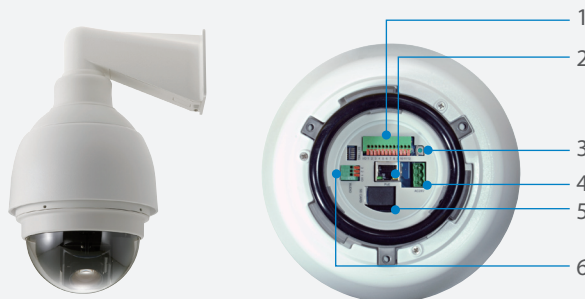

2-Megapixel P/T/Z PoE Plus Speed Dome Outdoor Network Camera

FCS-4041

H/W Version: 1

Product Overview

LevelOne FCS-4041 is the superb performance speed dome network camera offering 2-Megapixel or 1080P resolution with superb image quality. Adopting 18x optical zoom lens and 1/2.8" Sony Progressive Scan CMOS sensor. The IP66-rated housing protects the camera body against rain and dust and the wide temperature range (-40°C ~ 50°C) It is especially suitable for monitoring wide open indoor/outdoor spaces such as airports, highways and parking lots where high-level reliability and precision are always required.

Powerful, feature rich IP Network Camera

FCS-4041 offers users the most advanced features, includes WDR, Digital Noise Reduction, PoE Plus(30W), SD/SDHC card slot, dual-codec, dual-stream, two-way audio, digital I/O, 802.1X authentication for network protection, Users can easily control the lens position via a mouse or a joystick to track the object of interest and set up to 256 preset positions for patrolling.

Bundled LevelOne IP CamSecure up to 64channels

The FCS-4041 comes bundled with the LevelOne IP CamSecure Surveillance Software. It allows users to monitor the cameras up to 64 channels simultaneously.

1. ALARM I/O
2. RJ-45 Connector
3. Factory Reset Button
4. Power
5. Micro SD Card Slot
6. Audio I/O