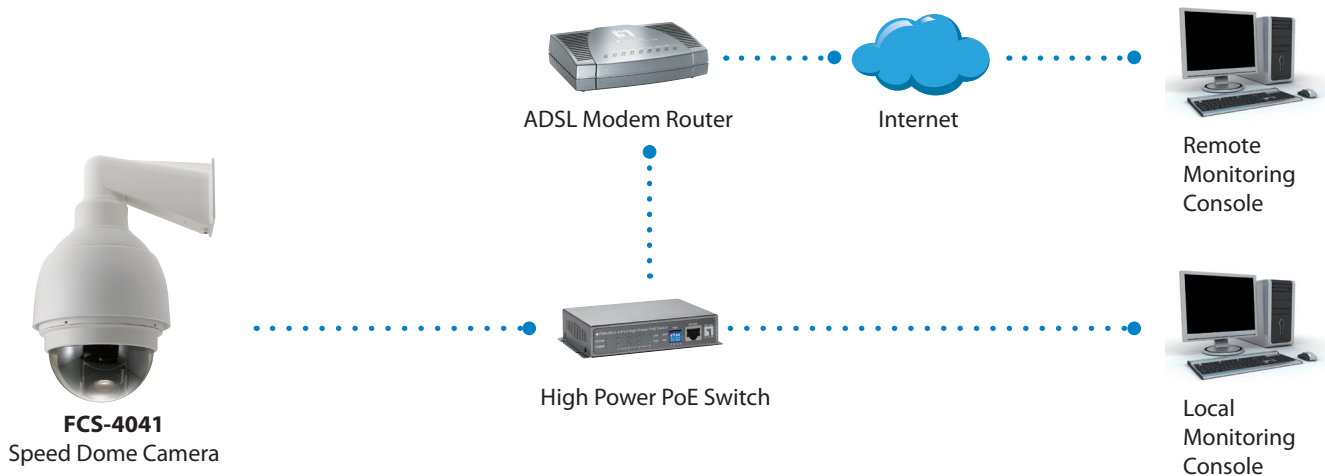

Web browser

Mozilla Firefox, Safari, Internet Explorer 6.x or above

Cell phone viewer

3GPP player

Stream player

Real Player 10.5 or above

Quick Time 6.5 or above

Applications

Product Diagram

Order Information

FCS-4041: 2-Megapixel P/T/Z PoE Plus Speed Dome Outdoor Network Camera

Package Content

FCS-4041, Power Adapter, Wall Mount kit, Dome Cover, Screw kit

CD Manual/Utility, Quick Installation Guide