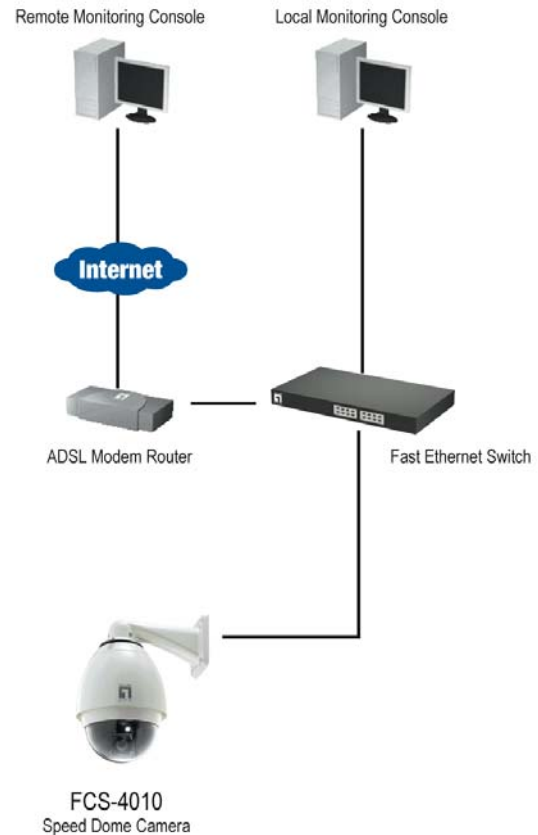

FCS-4010

Key Features

- 1/4" progressive CCD sensor for capturing fast-moving objects without jagged edges
- Maximum resolution up to 640x480 at 30/25fps
- Supports 18x Optical and 10x Digital zoom
- Dual MPEG4/MJPEG compression mode
- Auto-removable IR-cut filter for Day/Night viewing
- Extended I/O for sensor & alarm
- Two-way audio
- Vandal-proof and Waterproof IP66 rated for indoor/outdoor deployment
- Supports 360° pan and 90° tilt, continuous rotation
- Have up to 128 preset positions for patrolling at up to 400° per second
- Remote viewing over the Internet or via 3G mobile devices
- Bundled with 32-Channel LevelOne IP CamSecure Lite surveillance management software

Product Diagram