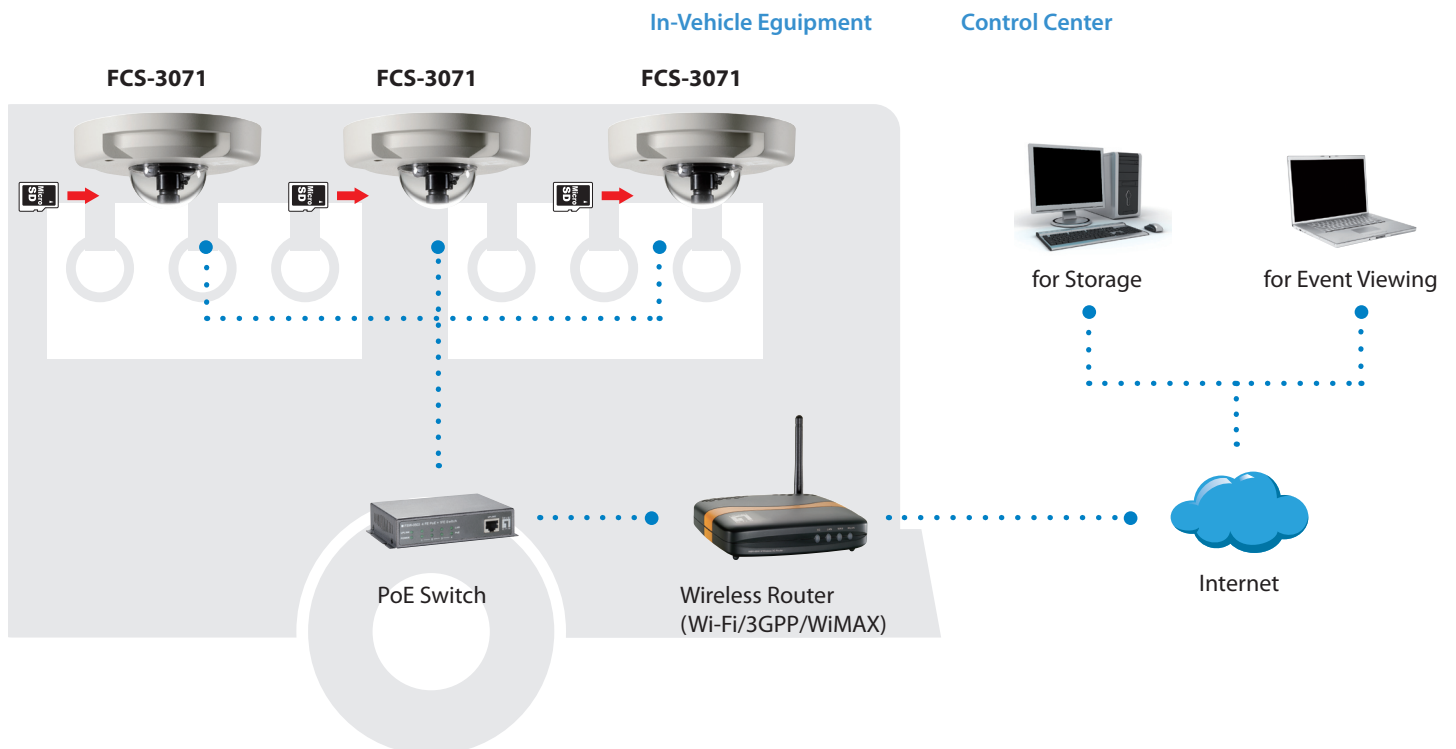

Product Diagram

Order Information

Package Content

FCS-3071: 2-Megapixel PoE Dome Network Camera

FCS-3071

Allen Wrench

Quick Installation Guide

CD Manual / Utility

All mentioned brand names are registered trademarks and property of their owners. Technical specifications are subject to change without notice.

© Copyright Digital Data Communications GmbH. All Rights Reserved.