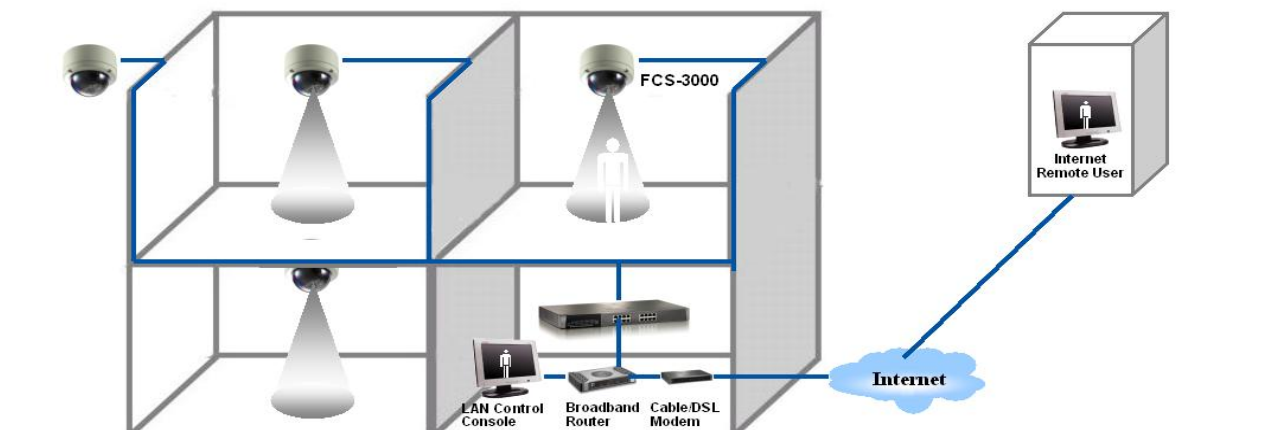

Camera Specification

- **Camera/ Lens**
  Sensor Type: 1/3" color CCD sensor,
  Horizontal Resolution: 380 TV lines
  0 Lux when IR on;
  IR distance: 10m
  AGC/ AWB/ AES/ Flickless
  Electronic shutter: 1/60 to 1/100,000 sec
  Board Lens 3.6mm, F2.0
  Zoom: 4x digital zoom

Microphone

- Omni-directional
- Frequency: 50 – 16,000Hz
- S/N ratio: more than 60dB

Audio

- **Audio Codec**
  32/24/8Kbps(optional)
- **Features**
  Simplex/Half duplex/Full duplex audio communication
  Acoustic echo cancellation
  External microphone connector
  Audio output connector

Security

- 3-level of user privilege
  ID/Password authentication

Bundled Software

- View and record live video from up to 16 cameras simultaneously
- Recording for the synchronized video & audio
- Manual, event-driven and schedule recording mode
- Zero waiting database searching and event preview
- Hard disk storage indicator and alarm

Hardware

- **Regulation Rated**
  IP 66
- **General I/O**
  1 sensor input(max. 12VDC 50mA)
  1 relay output(max. 24VDC 1A, 125VAC 0.5A)
- **LEDs**
  System power and status indicator
  System activity and network link indicator
- **Power**
  12VDC, 1.5A external universal power supply
- **Temperature**
  Operating: 0°C -50°C (32°F -122°F)
- **Humidity**
  Operating: 95% (RH)
- **Dimension**
  Ø 127mm x 113mm (H)
- **Weight**
  830g
- **EMI and Safety**
  FCC, CE

Product Diagram

Ordering Information

- FCS-3000: Day/Night IP Dome Camera (Indoor/Outdoor Operation)