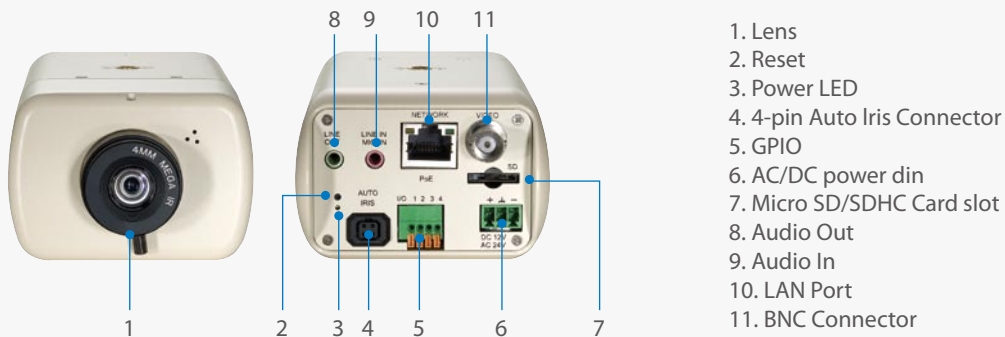

H.264 1.3-Megapixel PoE Network Camera

FCS-1141

H/W Version: 1

The LevelOne FCS-1141 is a 1.3 Megapixel PoE HD WDR Network CCD Camera, ideal for video surveillance systems where clear images and greater image detail are required. It is the perfect solution for securing areas where high quality identification is needed, such as airports, passport controls and casinos.

The FCS-1141 has a superior, highly sensitive Sony image sensor and has good low-light performance. It features automatic day and night functionality with removable infrared-cut filter for increased light sensitivity. In addition to MPEG-4 and MJPEG real time streaming, the HD WDR IP Camera has a superior H.264 codec to smoothly transfer High Definition surveillance data through Internet without distortion.

The integrated BNC connector allowing the FCS-1141 to be connected directly to an analog monitor, providing enhanced flexibility and usability and ease of installation. Together with PoE, activity adaptive streaming, and the included 32-CH LevelOne IP CamSecure Lite surveillance management software the FCS-1141 is indisputably the top choice for reliable and high performance surveillance.

Key Features

- 1.3 Megapixel Sony Progressive Scan CCD sensor
- HD 720p Real-time at dual streaming
- H.264, MJPEG, and MPEG-4 compression
- Integrated Real-time WDR
- 2D / 3D Noise Reduction
- Motion Detection & Privacy Masks
- True Day Night with Infrared Cut Filter (ICR) IR Sensitive
- BNC connector for analog video output
- Two-way audio
- Local storage with Micro SD/SDHC slot
- *Free 32-CH Monitoring Software Included