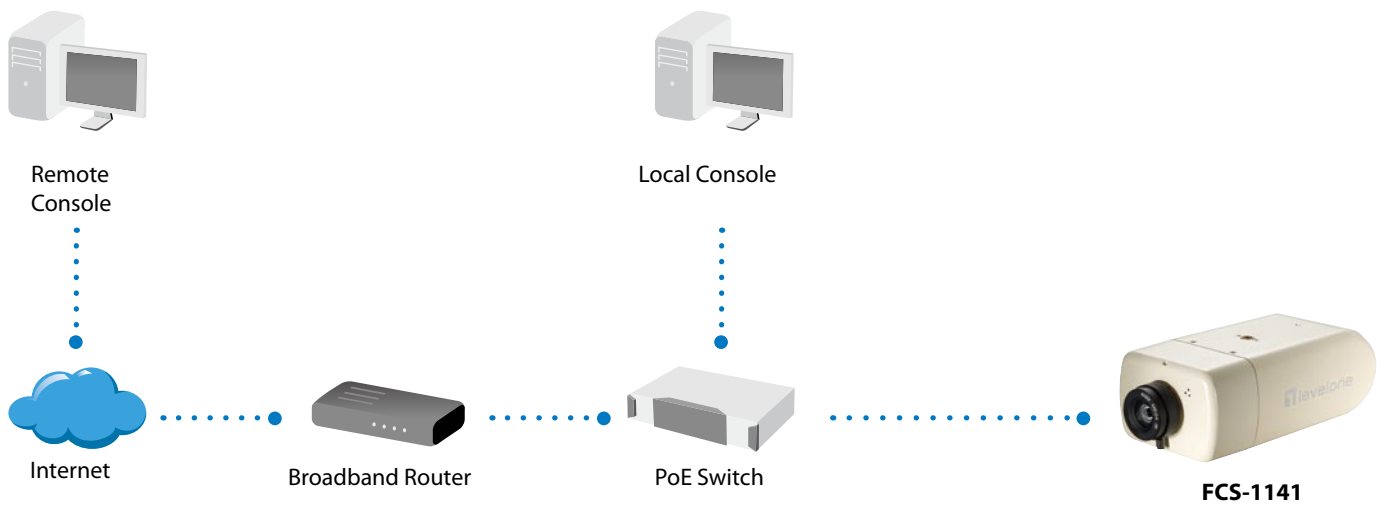

H.264 1.3-Megapixel PoE Network Camera

FCS-1141

H/W Version: 1

The LevelOne FCS-1141 is a 1.3 Megapixel PoE HD WDR Network CCD Camera, ideal for video surveillance systems where clear images and greater image detail are required. It is the perfect solution for securing areas where high quality identification is needed, such as airports, passport controls and casinos.

The FCS-1141 has a superior, highly sensitive Sony image sensor and has good low-light performance. It features automatic day and night functionality with removable infrared-cut filter for increased light sensitivity. In addition to MPEG-4 and MJPEG real time streaming, the HD WDR IP Camera has a superior H.264 codec to smoothly transfer High Definition surveillance data through Internet without distortion.

The integrated BNC connector allowing the FCS-1141 to be connected directly to an analog monitor, providing enhanced flexibility and usability and ease of installation. Together with PoE, activity adaptive streaming, and the included 32-CH LevelOne IP CamSecure Lite surveillance management software the FCS-1141 is indisputably the top choice for reliable and high performance surveillance.

Works Well With

FSW-0503
4 FE PoE + 1FE Switch

NVR-0216
16-CH Network Video Recorder

Product Diagram

Order Information

Package Contents

FCS-1141: H.264 1.3-Megapixel PoE Network Camera

FCS-1141
Power Adapter
Camera Stand
DC jack cable(black)
RJ-45 Ethernet LAN Cable
Quick Installation Guide
CD Manual / Utility