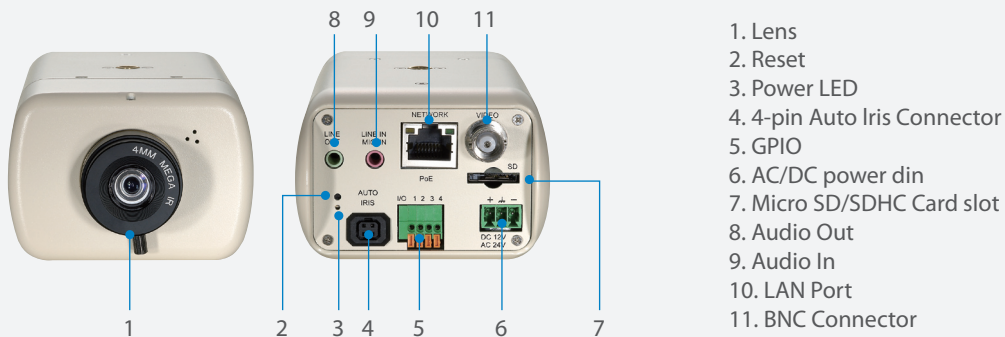

H.264 1.3-Megapixel PoE Network Camera

FCS-1141

H/W Version: 1

The LevelOne FCS-1141 is a 1.3 Megapixel PoE HD WDR Network CCD Camera, ideal for video surveillance systems where clear images and greater image detail are required. It is the perfect solution for securing areas where high quality identification is needed, such as airports, passport controls and casinos.

The FCS-1141 has a superior, highly sensitive Sony image sensor and has good low-light performance. It features automatic day and night functionality with removable infrared-cut filter for increased light sensitivity. In addition to MPEG-4 and MJPEG real time streaming, the HD WDR IP Camera has a superior H.264 codec to smoothly transfer High Definition surveillance data through Internet without distortion.

The integrated BNC connector allowing the FCS-1141 to be connected directly to an analog monitor, providing enhanced flexibility and usability and ease of installation. Together with PoE, activity adaptive streaming, and the included 32-CH LevelOne IP CamSecure Lite surveillance management software the FCS-1141 is indisputably the top choice for reliable and high performance surveillance.

Mechanical

Interface:

Power: 3 pins terminal block
Ethernet: RJ-45
Micro SD slot: Support Micro SD/SDHC (card is not included)
Audio: Stereo phone jack, Ø 3.5mm
Alarm: 4 pins terminal block, pitch 3.5mm
Auto Iris: DC Drive
Analog Video: 1.0 Vp-p / 75 Ω, BNC