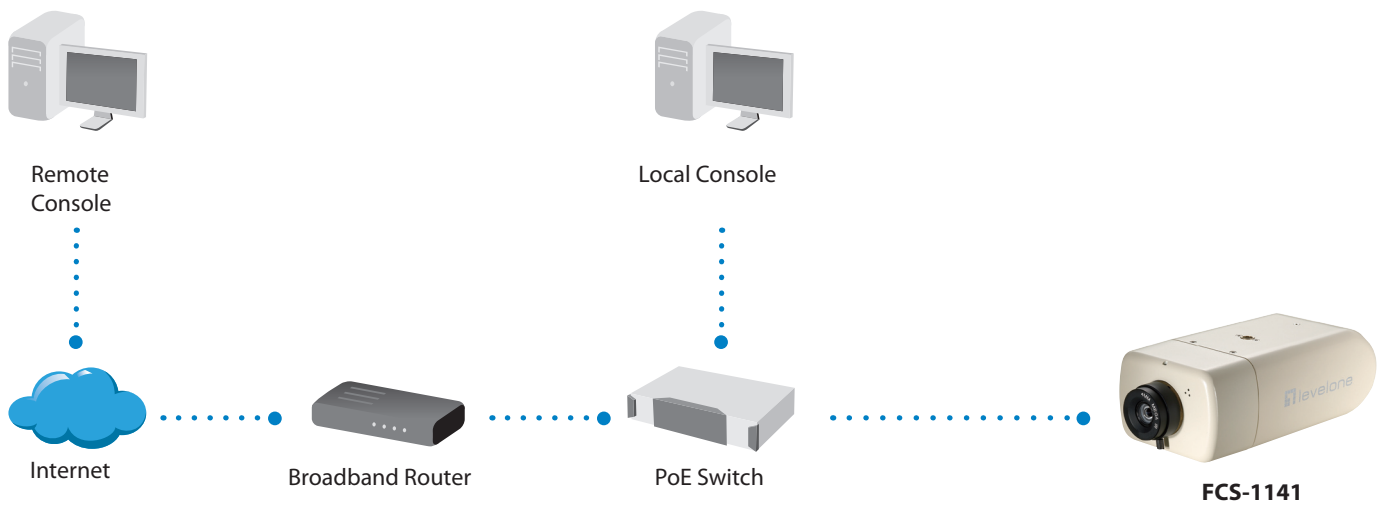

H.264 1.3-Megapixel PoE Network Camera

FCS-1141

H/W Version: 1

The LevelOne FCS-1141 is a 1.3 Megapixel PoE HD WDR Network CCD Camera, ideal for video surveillance systems where clear images and greater image detail are required. It is the perfect solution for securing areas where high quality identification is needed, such as airports, passport controls and casinos.

The integrated BNC connector allowing the FCS-1141 to be connected directly to an analog monitor, providing enhanced flexibility and usability and ease of installation. Together with PoE, activity adaptive streaming, and the included 32-CH LevelOne IP CamSecure Lite surveillance management software the FCS-1141 is indisputably the top choice for reliable and high performance surveillance.

Web browser

Mozilla Firefox, Safari, Internet Explorer 6.x or above

Cell phone viewer

3GPP player

Stream player

Real Player 10.5 or above

Quick Time 6.5 or above

Product Diagram

Order Information

Package Contents

FCS-1141: H.264 1.3-Megapixel PoE Network Camera

FCS-1141
Power Adapter
Camera Stand
DC jack cable(black)
RJ-45 Ethernet LAN Cable
Quick Installation Guide
CD Manual / Utility