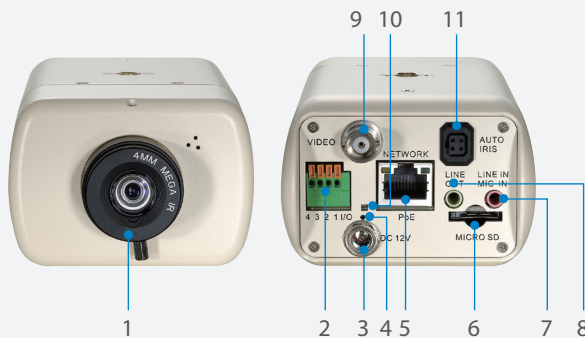

H.264 2-Megapixel PoE Network Camera

FCS-1131

H/W Version: 1

LevelOne's FCS-1131 is a 2 Megapixel PoE Network Camera, ideal for video surveillance systems where clear images and greater image detail are required. It is the perfect solution for securing areas where high quality identification is needed, such as airports, passport control and casinos.

The FCS-1131 Network Camera delivers HDTV performance in compliance with the SMPTE standard for installations that demand the highest resolution, perfect focus and good color representation. It delivers HDTV 1080p or 720p resolution, 16:9 aspect ratio and supports both H.264 and Motion JPEG.

The camera has a built-in slot for a Micro SD/SDHC card, enabling local storage of several days of recording, without any external equipment.

The integrated BNC connector allows the FCS-1131 to be connected directly to an analog monitor provides enhanced flexibility and usability and ease of installation. Together with PoE, activity adaptive streaming, and the included 32-CH LevelOne IP CamSecure Lite surveillance management software, the FCS-1131 is indisputably the top choice for reliable and high performance surveillance.

Power :

DC12V / PoE

Power Consumption:

4W

Certification:

CE, FCC, RoHS Compliant

Dimension:

135 x 75.6 x 52 mm (L x W x H) (w/o lens)