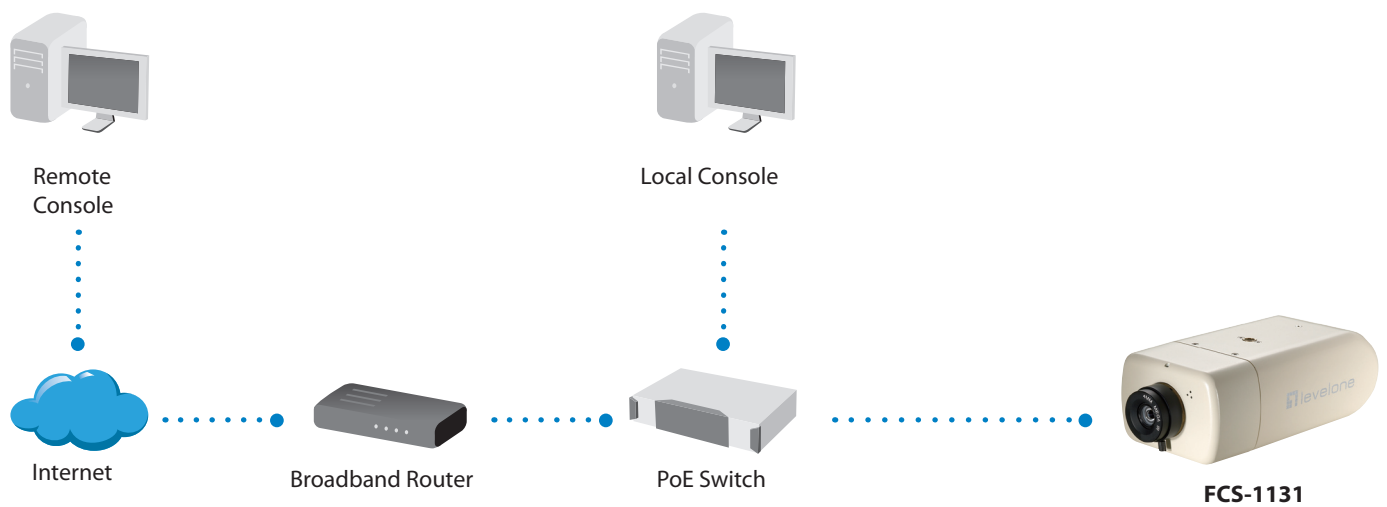

H.264 2-Megapixel PoE Network Camera

FCS-1131

H/W Version: 1

LevelOne's FCS-1131 is a 2 Megapixel PoE Network Camera, ideal for video surveillance systems where clear images and greater image detail are required. It is the perfect solution for securing areas where high quality identification is needed, such as airports, passport control and casinos.

The camera has a built-in slot for a Micro SD/SDHC card, enabling local storage of several days of recording, without any external equipment.

The integrated BNC connector allows the FCS-1131 to be connected directly to an analog monitor provides enhanced flexibility and usability and ease of installation. Together with PoE, activity adaptive streaming, and the included 32-CH LevelOne IP CamSecure Lite surveillance management software, the FCS-1131 is indisputably the top choice for reliable and high performance surveillance.

Weight:

360 g (0.80 lb)

Viewing System Requirements

Operating system

Microsoft Windows 2000, XP, Vista, 7

Web browser

Mozilla Firefox, Safari, Internet Explorer 6.x or above

Cell phone viewer

3GPP player

Stream player

Real Player 10.5 or above

Quick Time 6.5 or above

Product Diagram

Order Information

Package Contents

FCS-1131: H.264 2-Megapixel PoE Network Camera