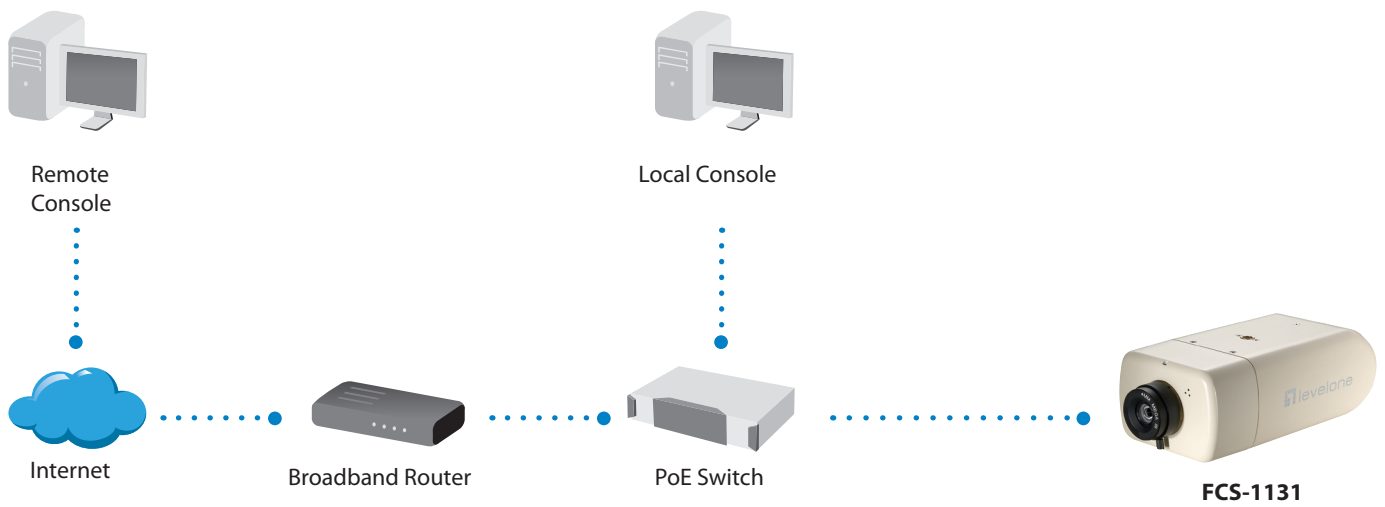

H.264 2-Megapixel PoE Network Camera

FCS-1131

H/W Version: 1

LevelOne's FCS-1131 is a 2 Megapixel PoE Network Camera, ideal for video surveillance systems where clear images and greater image detail are required. It is the perfect solution for securing areas where high quality identification is needed, such as airports, passport control and casinos.

The camera has a built-in slot for a Micro SD/SDHC card, enabling local storage of several days of recording, without any external equipment.

The integrated BNC connector allows the FCS-1131 to be connected directly to an analog monitor provides enhanced flexibility and usability and ease of installation. Together with PoE, activity adaptive streaming, and the included 32-CH LevelOne IP CamSecure Lite surveillance management software, the FCS-1131 is indisputably the top choice for reliable and high performance surveillance.

Viewing System Requirements

Operating system

Microsoft Windows 2000, XP, Vista, 7

Web browser

Mozilla Firefox, Safari, Internet Explorer 6.x or above

Cell phone viewer

3GPP player

Stream player

Real Player 10.5 or above

Quick Time 6.5 or above

Product Diagram

Order Information

Package Contents

FCS-1131: H.264 2-Megapixel PoE Network Camera

FCS-1131
Power Adapter
Camera Stand
RJ-45 Ethernet LAN Cable
Quick Installation Guide
CD Manual / Utility