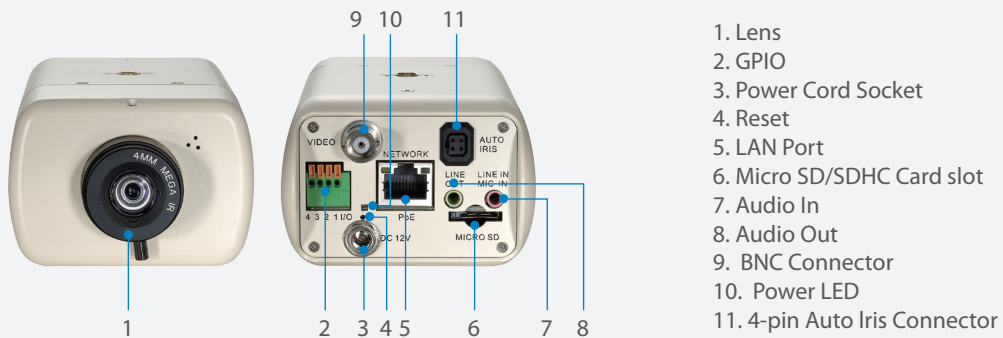

H.264 2-Megapixel PoE Network Camera

FCS-1131

H/W Version: 1

LevelOne's FCS-1131 is a 2 Megapixel PoE Network Camera, ideal for video surveillance systems where clear images and greater image detail are required. It is the perfect solution for securing areas where high quality identification is needed, such as airports, passport control and casinos.

The FCS-1131 Network Camera delivers HDTV performance in compliance with the SMPTE standard for installations that demand the highest resolution, perfect focus and good color representation. It delivers HDTV 1080p or 720p resolution, 16:9 aspect ratio and supports both H.264 and Motion JPEG.

The camera has a built-in slot for a Micro SD/SDHC card, enabling local storage of several days of recording, without any external equipment.

The integrated BNC connector allows the FCS-1131 to be connected directly to an analog monitor provides enhanced flexibility and usability and ease of installation. Together with PoE, activity adaptive streaming, and the included 32-CH LevelOne IP CamSecure Lite surveillance management software, the FCS-1131 is indisputably the top choice for reliable and high performance surveillance.

- 2-Megapixel Progressive Scan CMOS Sensor
- Dual streaming simultaneously
- H.264 and MJPEG Compression
- True Day/Night with Infrared Cut Filter (ICR) IR Sensitive
- Power over Ethernet (802.3af)
- Local storage with Micro SD/SDHC slot
- Two-way audio
- BNC connector for analog video output
- Motion Detection & Privacy Masks
- *Free 32-CH Monitoring Software Included