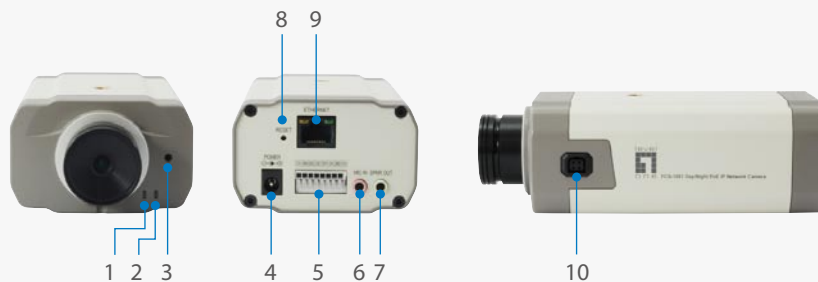

Day/Night PoE IP Network Camera

FCS-1091

H/W Version: 1

Product Overview

The LevelOne FCS-1091 PoE IP Network Camera features a high definition Sony Progressive CCD image sensor capturing high quality live streaming video. The PoE IP Camera features MPEG-4/MJPEG video compression, dual stream capability to multiple users, day/night switching, audio and PoE capability for flexible deployment.

Motion Detection & E-mail Alerts

Users can setup 4 motion-detection regions with the FCS-1091, each with adjustable size and sensitivity. When motion is detected at the specified regions, the system can send an E-mail alert or send captured images via FTP upload to a designated storage server.

Advanced Features for Professional Use

FCS-1091 includes a SYSLOG server for remote log server to log messages as well as NTP (Network-Time-Protocol) Support for synchronizing the camera's internal clock to an Internet Time-Server for a legitimate time-stamp on recorded video and pictures.

Bundled LevelOne IP CamSecure Lite

The FCS-1091 comes bundled with the LevelOne IP CamSecure Lite Surveillance Software. That allows users to monitor the cameras up to 32-Ch simultaneously.

- 1. Power LED
- 2. Network LED
- 3. Built-in Microphone
- 4. Power Input
- 5. GPIO
- 6. Audio In
- 7. Audio Out
- 8. Reset Button
- 9. LAN Port
- 10. 4-pin Auto Iris Connector