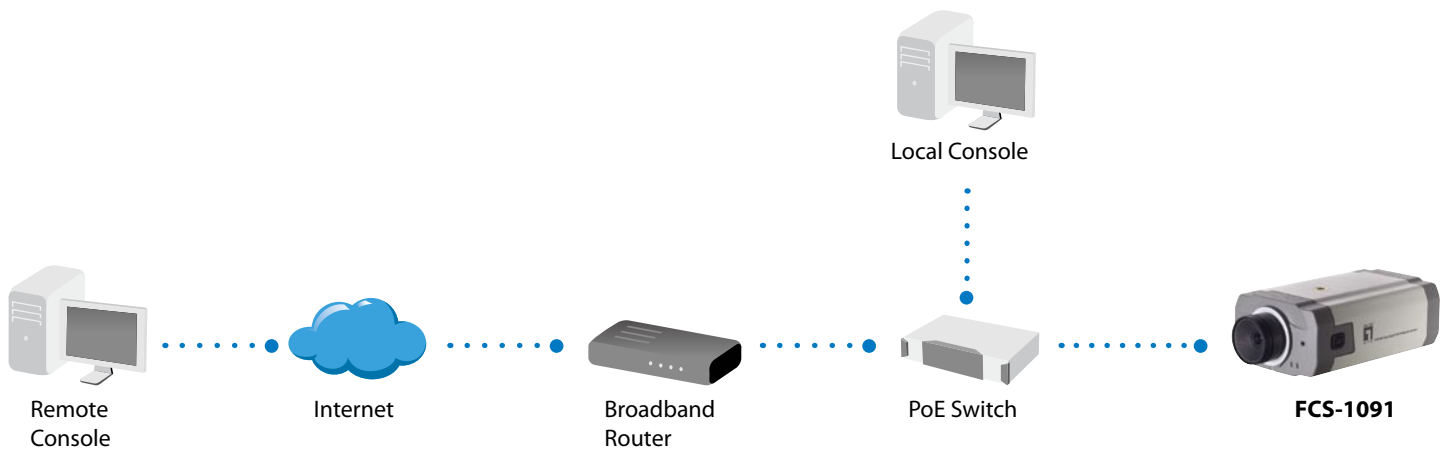

Product Diagram

Order Information

FCS-1091: Day/Night PoE IP Network Camera

Package Contents

FCS-1091
6mm CS-mount Lens
Camera Stand
Allen Wrench
CD Manual/Utility
Quick Installation Guide

Optional Accessories

BOH-1000
Outdoor Housing for
Box Cameras (24VAC)

BOH-1100
Outdoor Housing for
Box Cameras (12VDC)

BOH-1200
Outdoor Housing for
Box Cameras w/ Infrared
LEDs

BOH-1300
Outdoor Housing for
Box Cameras
(12VDC/24VAC)

CAS-3015
IR Illuminator (15M)

CAS-3030
IR Illuminator (30M)

CAS-1000A
3.5~8mm Vari-Focal Lens

CAS-1100
6~60mm Vari-focal Lens

All mentioned brand names are registered trademarks and property of their owners. Technical specifications are subject to change without notice.

© Copyright Digital Data Communications GmbH. All Rights Reserved.