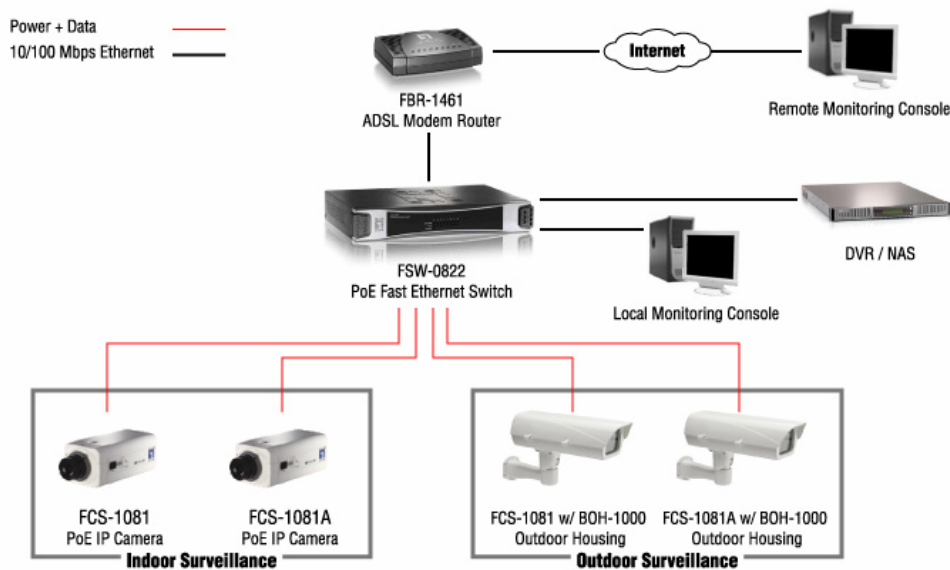

Technical Specification

Networking

- **Ports**
  1 x RJ-45 10/100 Mbps port

Video Specifications

- **Compression Mode**
  Selectable MJPEG/MPEG4
- **Max. Resolution**
  704x480 pixels at 30 fps (NTSC)
  704x576 pixels at 25 fps (PAL)
- **Video Resolution**
  704 x 480 pixels @30fps (NTCS)
  704 x 576 pixels @25fps (PAL)
  320 x 240 pixels @30fps (NTCS)
  320 x 240 pixels @25fps (PAL)
  160 x 120 pixels @30fps (NTCS)
  160 x 120 pixels @25fps (PAL)

Camera Specification

- **Sensor**
  1/3" Color CCD sensor
- **Lens**
  4mm
- **Zoom:**
  Digital: 10x
- **Minimum Illumination**
  0.05Lux/F1.2
- **Shutter**
  1/60 ~ 1/100,000 sec

Viewing System Requirement

- **OS**
  Microsoft Windows 2000 / XP / VISTA
- **Browser**
  IE 5.5 or above

Hardware & Environment

- **RAM**
  32MB SDRAM
- **ROM**
  8MB Flash ROM
- **Power**
  PoE Enabled. From PoE LAN
- **EMI and Safety**
  FCC, CE

Product Diagram