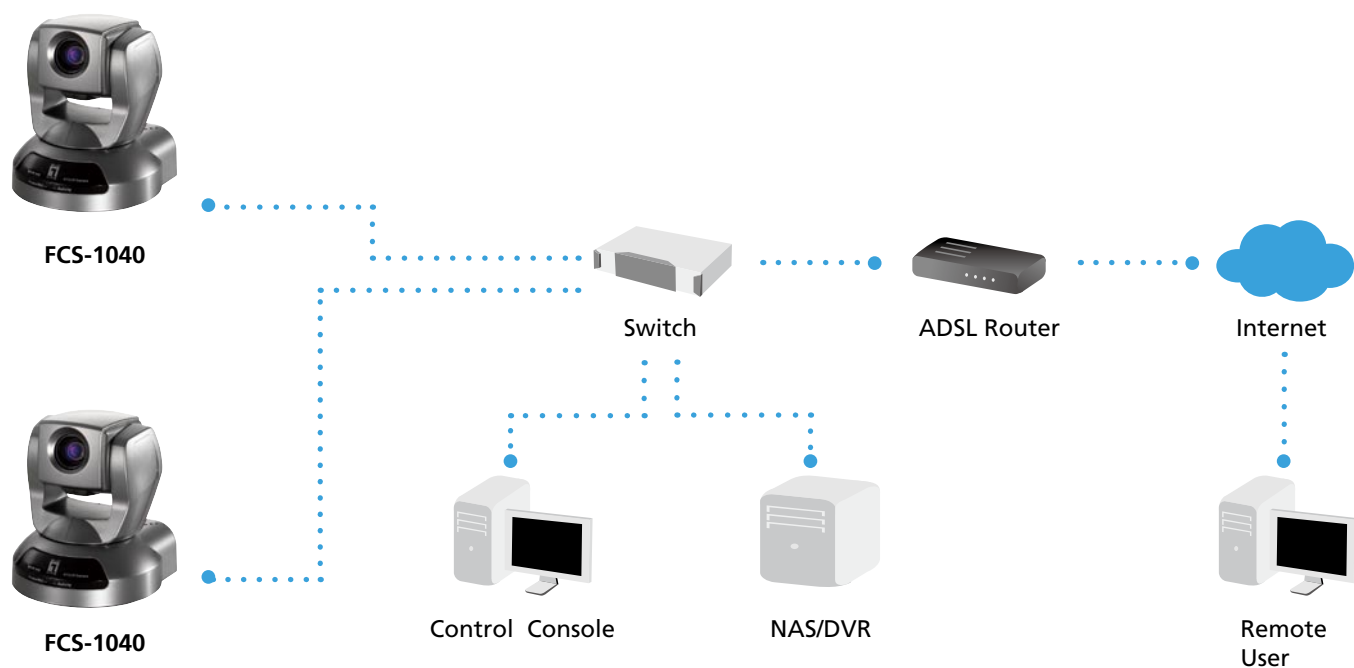

Product Diagram

Order Information

Package Contents

FCS-1040: P/T/Z Network Camera

FCS-1040
Power Adapter
Camera Stand
AC Cable
CD Manual/Utility
Quick Installation Guide

Optional Accessories