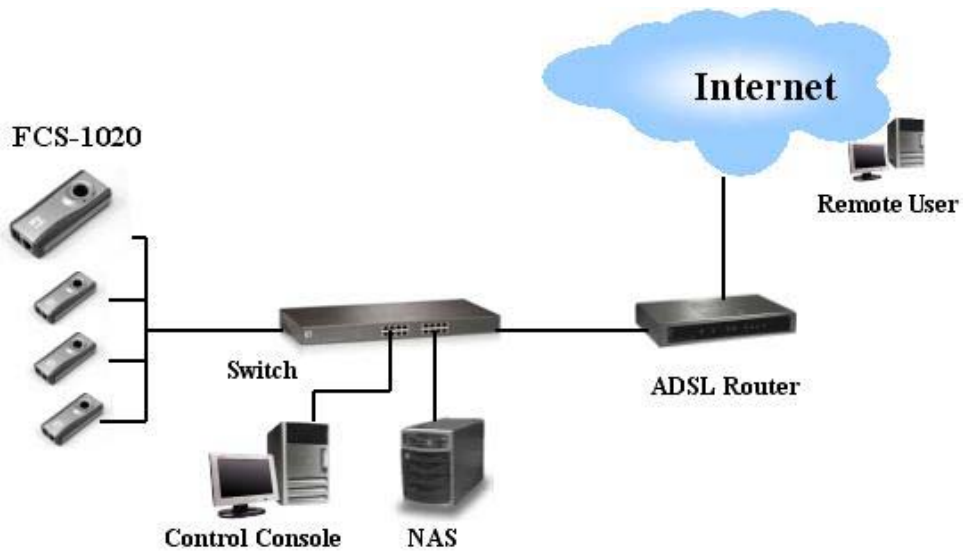

FCS-1020 Product Diagram

Ordering Information

- FCS-1020: 10/100Mbps IP Web Camera

Logistic Information

Package Information	Package N.W	Package G.W	CUFT/CTN
15 Pcs/ CTN	11.1 Kg	12.1 Kg	2