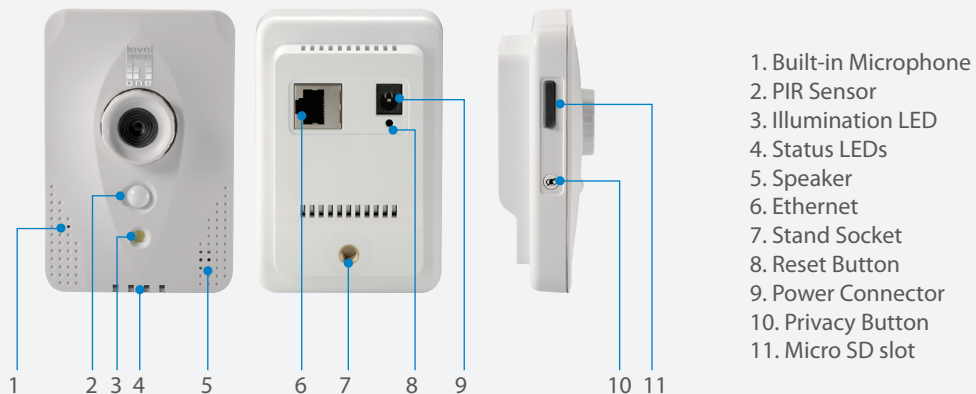

Megapixel PIR Lighting PoE Network Camera

FCS-0031

H/W Version: 1

LevelOne FCS-0031 is a fixed day camera with super image quality for home security and surveillance. It provides a distinct and stylish exterior mount unit with excellent features and quality, allowing plenty support of applications and wide area of coverage. Users can view the live motion image anywhere through web browser via the Internet. With the megapixel progressive sensor and white LED, FCS-0031 comes with high resolution quality and sharp sensitivity - a perfect solution for securing your home and office.

In addition, the FCS-0031 provides many advanced features, including human detection sensor (PIR),

Micro SD card slot and Privacy button. The FCS-0031 complies with 802.3af PoE standard and supports flexible deployment, even in locations without power outlet.

With an "Easy Installation Wizard", this LevelOne IP camera is very user-friendly, perfect for both home and business use. It is also embedded with a high-performance image sensor and CPU. The FCS-0031 supports H.264, MPEG4 and MJPEG video compression, providing a high resolution at 640x400 or 1280x800 for high-quality video and real-time viewing.

Key Features

- Megapixel (1280 x 800) high-definition resolution
- IEEE 802.3af PoE compliant to simplify deployment and installation
- Built-in PIR sensor for human temperature detection
- Built-in white LED for auto-illuminating motion detected area
- Built-in microphone and speaker for 2-way audio communication
- Easy Internet monitoring via configuration free Level1DNS™ service
- Compression: H.264/MPEG-4/MJPEG
- Simple audio/video on/off with one-push Privacy Button
- Built-in Micro SD/SDHC card slot for local storage
- Free 64-channel monitoring software included (supports iCamSecure App)