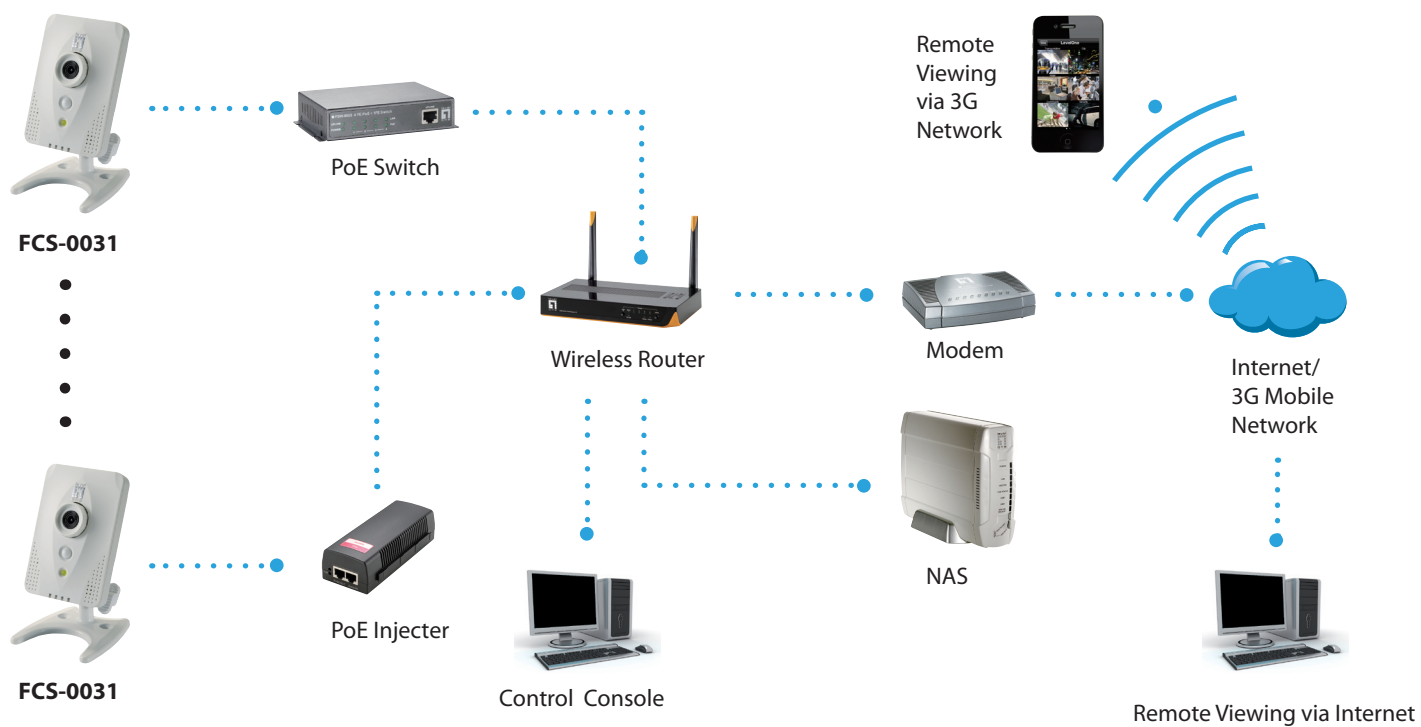

Product Diagram

Order Information

Package Contents

FCS-0031: Megapixel PIR Lighting PoE Network Camera

- FCS-0031
- Power Adapter
- RJ45 Ethernet LAN Cable
- Quick Installation Guide
- CD Manual / Utility