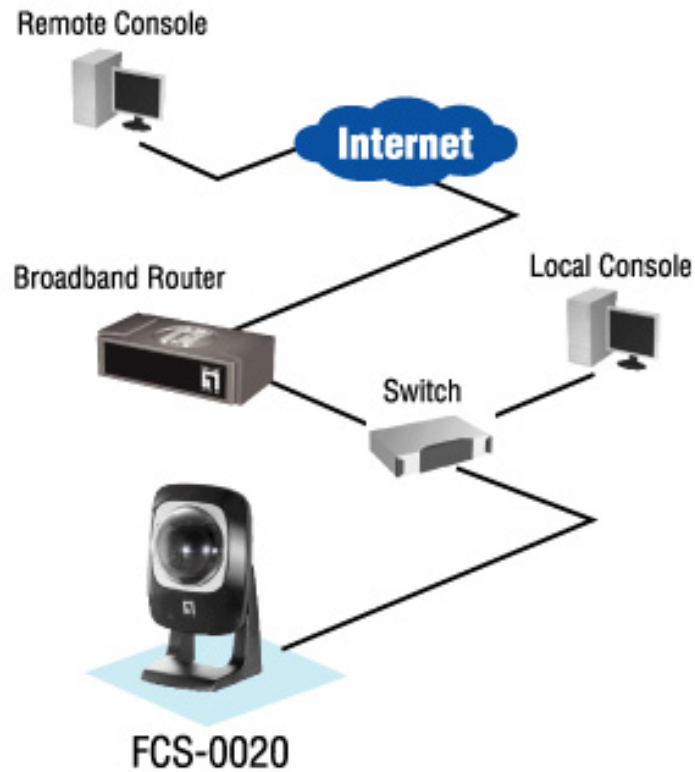

Product Diagram

Order Information

FCS-0020: P/T/Z IP Network Camera

Package Contents

- FCS-0020
- Power Adapter
- Camera Stand
- CD Manual/Utility
- Quick Installation Guide