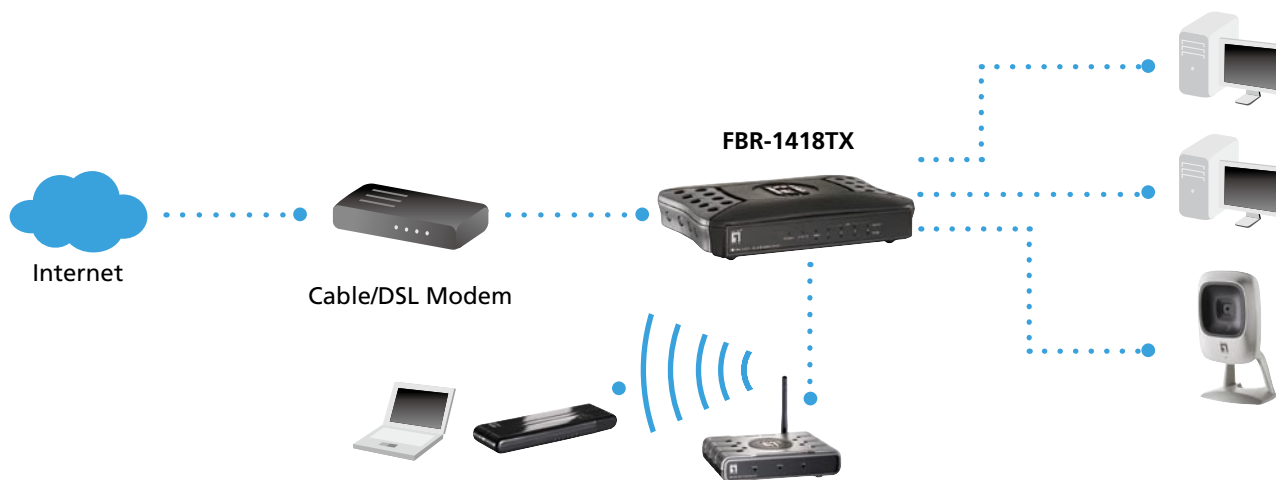

Technical Specification

LAN-Interface

4x 10/100 Mbps Auto-MDIX RJ-45 Port

WAN-Interface and Standards

1x 10/100 Mbps Auto-MDIX RJ-45 Port

Static-IP Address, Dynamic IP Address (DHCP Client), PPPoE, PPTP, L2TP

Firewall

DoS Detection

NAT Firewall with SPI mode

Virtual Server

DMZ

Schedule-Based Application and URL Filtering

Access Control

IP / MAC Address Filter

Domain Access Control

Other Features

DDNS Supported, UPnP Supported, VPN (PPTP, IPSec, L2TP) Pass-Through

Event Logging

Syslog supported, Email Alert

Configuration and Management

Setup Wizard

Web Based User Interface

Remote Management

SNMP

Firmware Upgrade

Web-Based (HTTP), Windows Utility

Operating Systems

Windows 2000/XP/Vista/Mac OSX/Linux

Power Adapter

DC9V / 1A

Operating Temperature

0°C ~ 40°C / 85% Humidity

Storage Temperature

-20°C ~ 70°C / 85% Humidity

Dimensions

160mm(L) * 115mm(W) * 30mm(H)

Certifications

CE, FCC

Standard Compliant

IEEE 802.3, IEEE 802.3u, IEEE 802.3x

Product Diagram

Order Information

FBR-1418TX: 1W, 4L Broadband Router

Package Content

FBR-1418TX
RJ45 Ethernet LAN Cable
Power Adapter
Quick Installation Guide
CD Manual