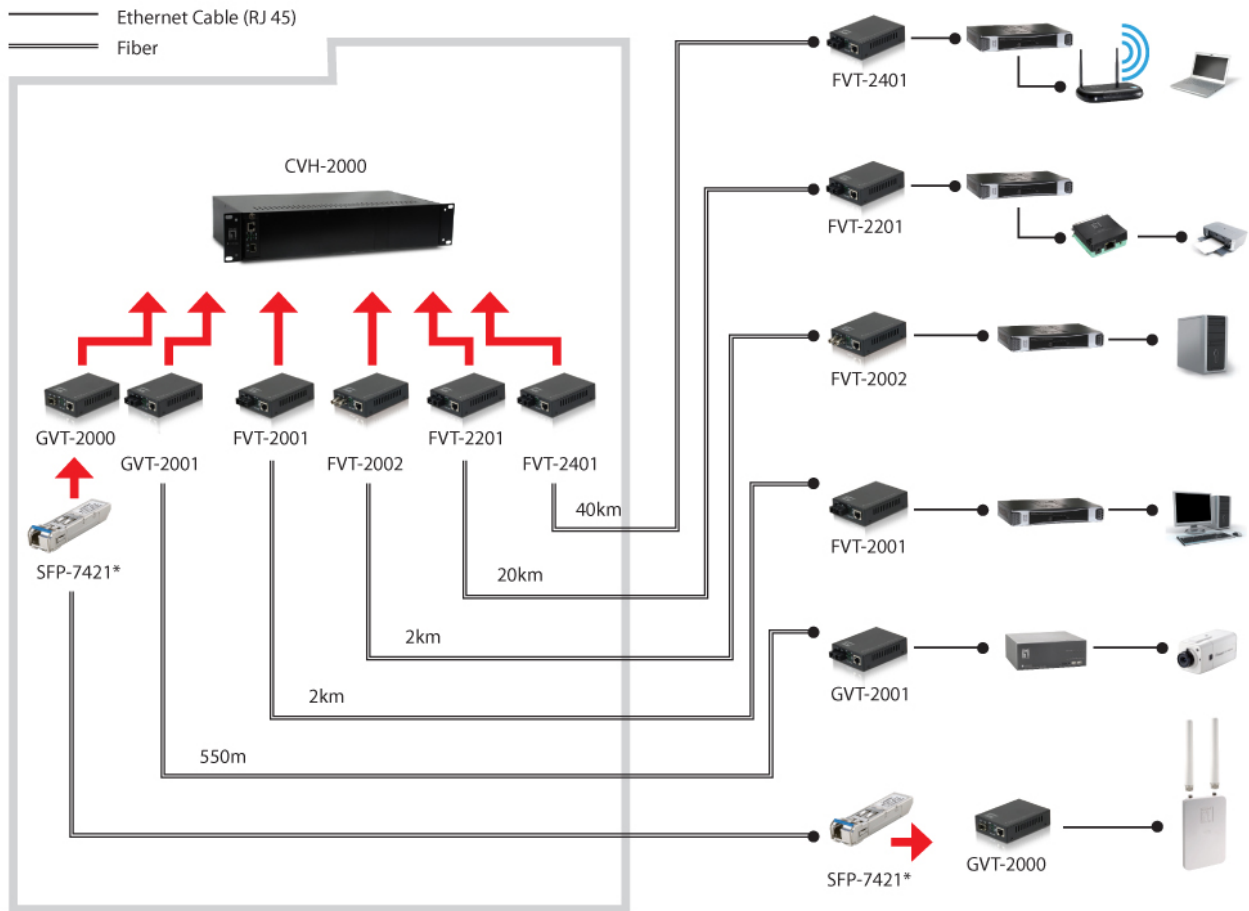

CVH-2000 Version: 1

14-Slot Media Converter Chassis

The LevelOne CVT-2000 media converter chassis is able to host up to 14 media converters. The chassis supports LevelOne FVT-2001/2002/2201/2401 and GVT-2000/2001 Media Converts. All converters are individually secured into the chassis and can be hot-swapped for maximum connection reliability.

The dual power supplies ensure continuous network operation. The Chassis is a standard 19-inch rack-mountable size that easily fits into a server rack.

1. Converter Chassis Slot
2. Power On / Off switch
3. Power Socket

10/100BASE-TX to 100BASE-FX SMF SC Converter, 40km

GVT-2000

10/100/1000BASE-T to 1000BASE-X SFP Converter

GVT-2001

10/100/1000BASE-T to 1000BASE-SX MMF SC Converter, 550m

Diagram

Dimension Diagram

*In above example diagram, converter modules at local and remote ends should be paired for proper connectivity, and the distance mainly depends on cable and transceiver selection accordingly.

Order Information

CVH-2000

Package Contents

- Power Cord x 2
- Module Brackets
- Quick Installation Guide