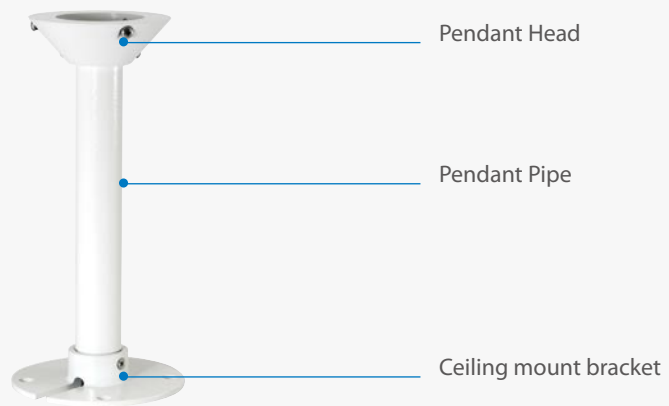

## 40cm Pendant Mount Kit

CAS-4021

H/W Version: 1

CAS-4021 is a 40cm Pendant Mount Kit expands the options for mounting the Level1 FCS-4010/FCS-4020 Speed Dome Pro Network Camera

### Key Features

- 40cm Pendant Mount Kit for FCS-4010 & FCS-4020

### Works Well With

**FCS-4010**  
Day/Night Speed Dome Pro  
Network Camera

**FCS-4020**  
Day/Night Speed Dome Pro Network  
Camera (35x optical zoom)

## Technical Specifications

**Package dimension**

388 x 219 x 95 (mm)

**Package weight**

2,313g

**Material**

Steel

**Color**