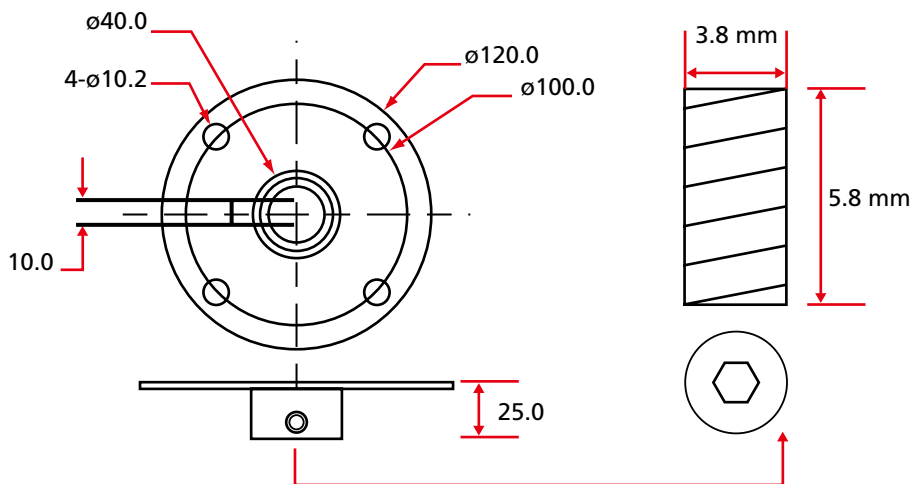

Ceiling mount bracket