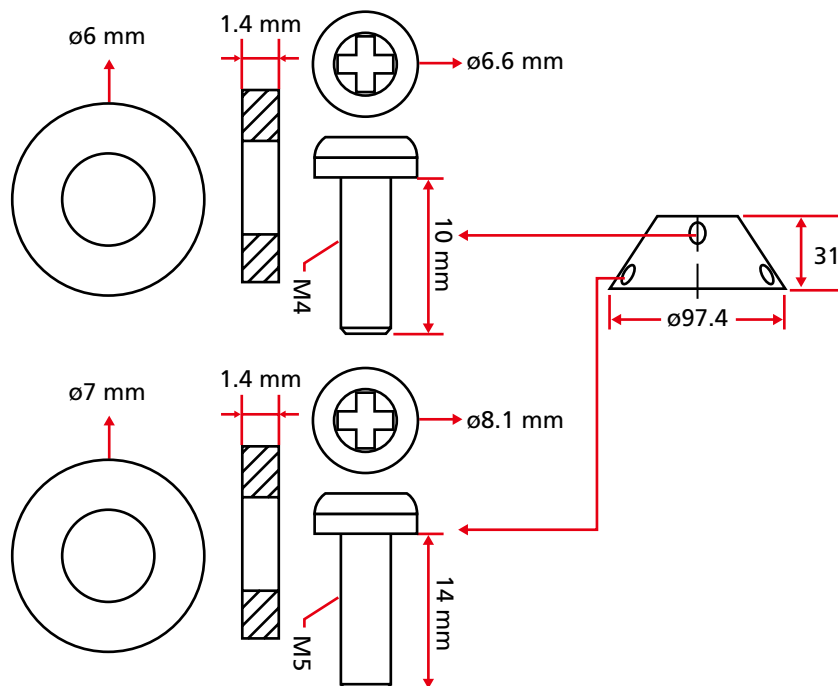

## Technical Specifications

**Package dimension**

388 x 219 x 95 (mm)

**Package weight**

2,313g

**Material**

Steel

**Color**

## Installation Diagram

**Pendant Pipe**

**Ceiling mount bracket**

**Pendant Head**

**Order Information****CAS-4021:** 40cm Pendant Mount Kit**Package Content**

Pendant Pipe x 1

Pendant Head x 1 (Locks the screws+rubbers\*5pcs)