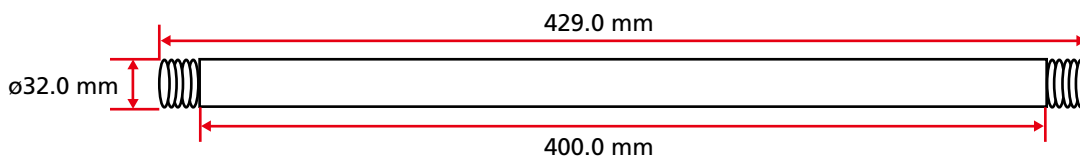

Technical Specifications

Package dimension

388 x 219 x 95 (mm)

Package weight

2,313g

Material

Steel

Color

White

Weight

1,313 g

Installation Diagram

Pendant Pipe