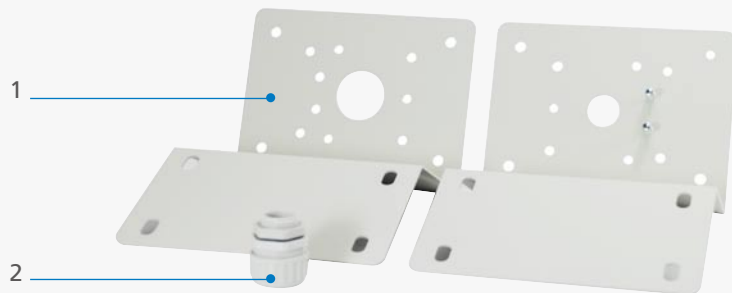

Corner Mount Kit for FCS-4010

CAS-4011

HW Version: 1

The CAS-4011 is a Corner Mount Kit for FCS-4010

1. Iron Plate
2. Waterproof Corrugated Tubing Fittings

Key Features

- Corner Mount Kit for FCS-4010

Works Well With

FCS-4010
Day/Night Speed Dome Pro
Network Camera

Technical Specifications

Package dimension: W400 x L238 x H155 (mm)

Package weight: 3.40 Kg

Package content:

Corner mount adaptor* 1 set (L-R)

Screws pack & silicone stopper pack & water-proof corrugated tubing fittings* 1set

Weight: 2.90 Kg

Color: Gray

Material: Steel

Product Diagram

Product Dimension

Order Information

CAS-4011: Corner Mount Kit for FCS-4010

Package Content

IRON Plate, Screw Set, Waterproof Corrugated Tubing Fittings