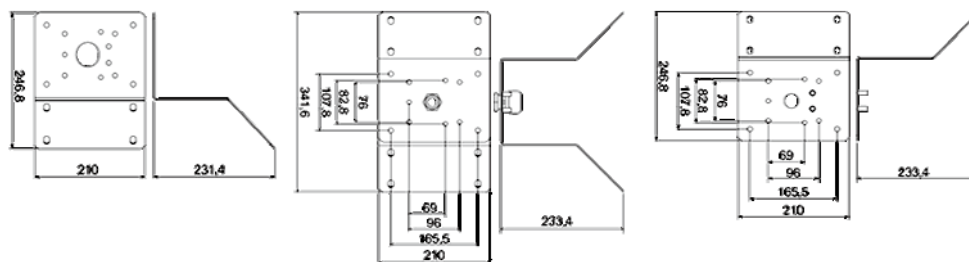

Corner Mount Kit for FCS-4010

CAS-4011

HW Version: 1

The CAS-4011 is a Corner Mount Kit for FCS-4010

1. Iron Plate
2. Waterproof Corrugated Tubing Fittings

Key Features

- Corner Mount Kit for FCS-4010

Works Well With

FCS-4010
Day/Night Speed Dome Pro
Network Camera

Technical Specifications

Package dimension: W400 x L238 x H155 (mm)

Package weight: 3.40 Kg

Package content:

Corner mount adaptor* 1 set (L-R)

Screws pack & silicone stopper pack & water-proof corrugated tubing fittings* 1set

Weight: 2.90 Kg

Color: Gray

Material: Steel

Product Diagram

Product Dimension

Order Information

CAS-4011: Corner Mount Kit for FCS-4010

Package Content