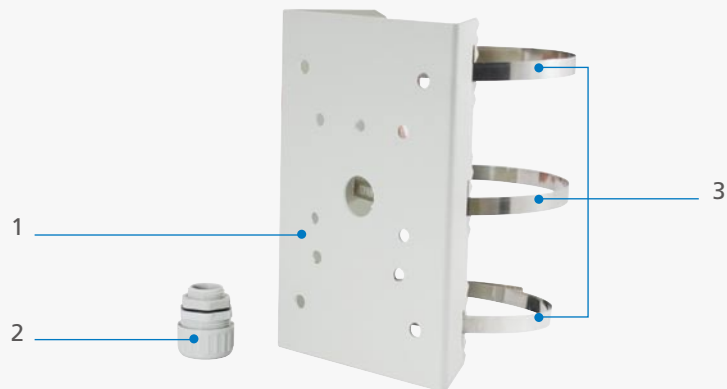

## Pole Mount Kit for FCS-4010

CAS-4010

HW Version: 1

The CAS-4010 is a Pole Mount Kit for FCS-4010

1. Iron Mount Adaptor
2. Waterproof Corrugated Tubing Fittings
3. Stainless Belt

### Key Features

- Pole Mount Kit for FCS-4010

## Technical Specifications

**Package dimension: W185 x L265 x H115 (mm)**

**Package weight: 1.66 Kg**

**Package content:**

Pole mount adaptor\*1 pcs

Stainless belt\*3 pcs

Screws pack & silicone stopper pack & water-proof corrugated tubing fittings\* 1set

**Weight: 1.40 Kg**

**The diameter of pole: Ø115~ Ø145 (mm)**

**Color: Gray**

**Material:**

Ring: Stainless steel

Π-Bracket: Steel