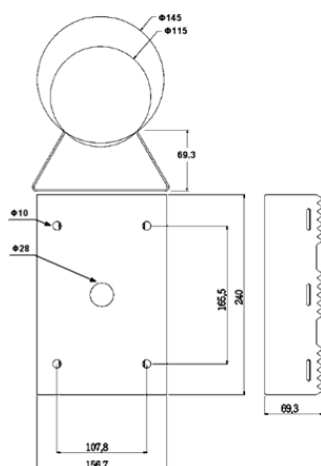

## Technical Specifications

**Package dimension: W185 x L265 x H115 (mm)**

**Package weight: 1.66 Kg**

**Package content:**

Pole mount adaptor\*1 pcs

Stainless belt\*3 pcs

Screws pack & silicone stopper pack & water-proof corrugated tubing fittings\* 1set

**Weight: 1.40 Kg**

**The diameter of pole: Ø115~ Ø145 (mm)**

**Color: Gray**

**Material:**

Ring: Stainless steel

Π-Bracket: Steel

## Product Diagram

## Product Dimension