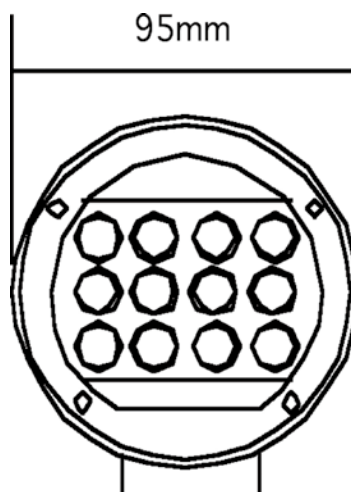

FCS-4010
Day/Night Speed Dome Pro Network Camera

Technical Specifications

IR Distance

30M (Based on object of view reflected IR light)

IR LED

12 pcs

IR View Angle

80°, beam spread:20~30° per LED

Power Supply

12V/1.5A

Power Consumption

IR on:400mA

Construction

Aluminum with sunshield weatherproof

Temperature

Operating: -20°C ~90°C (±5°C)

Storage: -30°C ~90°C (±5°C)

Weight

0.65kg

Installation Diagram

Order Information

CAS-3030: IR Illuminator

Package Content

CAS-3030