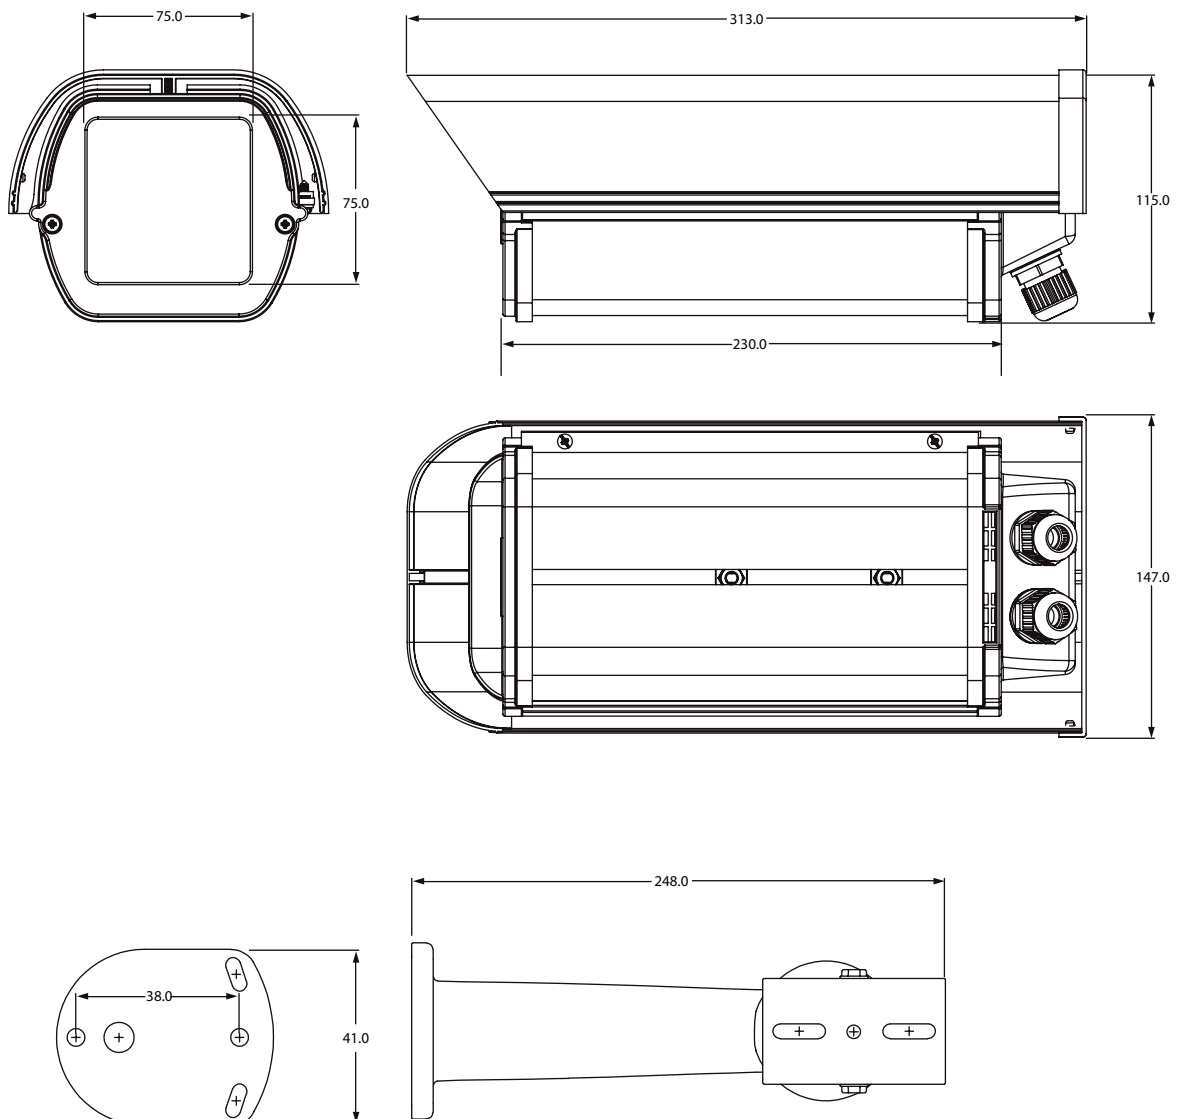

Technical Specification

Material

Aluminum extrusion

Regulation Rated

IP67

Housing Color

Beige

Input Power Voltage

DC12V/1.5A or AC24V/1.5A

Dimension

Camera housing: 313(L) x 147(W) x 115(H) mm

Inside internal useable area for camera/lens: 170(L) x 95(W) x 70(H) mm

Window Size

75mm x 75mm

Weight w/o Bracket

950g

Support Cameras

FCS-1101/1121

Weight w/ Bracket

1233g

Max. Load of Bracket

10kg

Temperature

Operating: -20°C ~50°C

Humidity

0%~95% (RH)

Heater Operating

Activates below 15°C ($\pm 5^{\circ}\text{C}$)

Deactivates over 25°C ($\pm 5^{\circ}\text{C}$)

Fan Operating

Activates over 35°C ($\pm 5^{\circ}\text{C}$)

Deactivates below 25°C ($\pm 5^{\circ}\text{C}$)

*the package donot include any power adapter.

Dimension Diagram