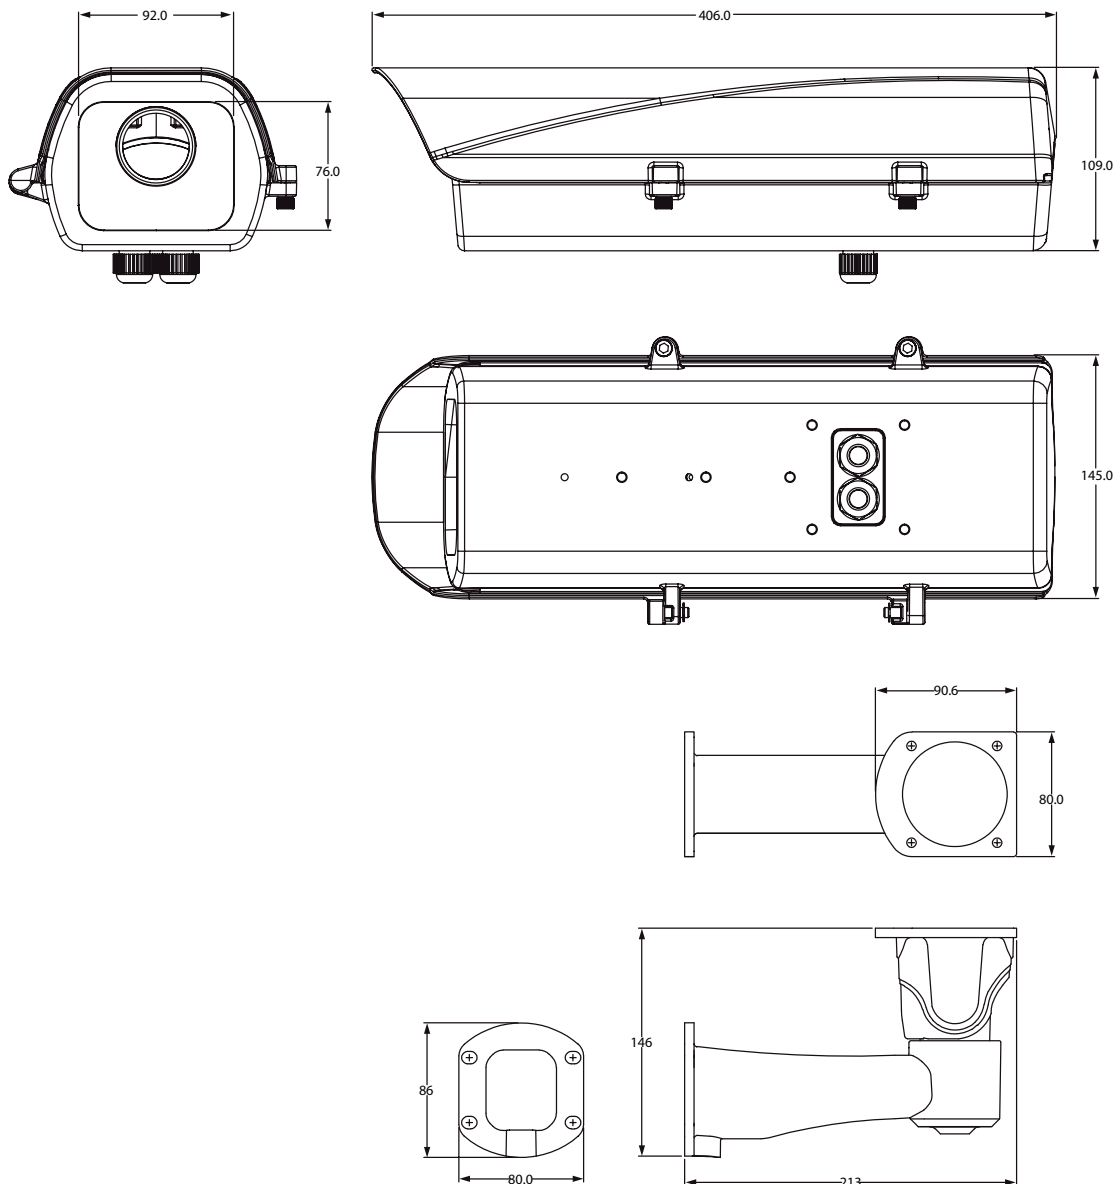

Technical Specifications

Material

Aluminum die-casting

Regulation Rated

IP68

Housing Color

Beige

IR LED

6 pcs

IR on when lux is lower than 4 lux

IR Distance

60M

IR LED life

20,000hr

Input Power Voltage

DC12V/2.5A or AC24V/2.5A

Dimension

Camera housing: 406(L) x 145(W) x 109(H) mm

Inside internal useable area for camera/lens: 220(L) x 100(W) x 65(H) mm

Support Cameras

FCS-1091/1121/1131/1141/1151

Weight w/o Bracket

2480g

Weight w/ Bracket

2980g

Max. Load of Bracket

15kg

Max. Diameter for lens

ψ40mm

Temperature

Operating: -20°C ~50°C

Humidity

0%~95% (RH)

Heater Operating

Activates below 15°C (±5°C)

Deactivates over 25°C (±5°C)

Fan Operating

Activates over 35°C (±5°C)

Deactivates below 25°C (±5°C)

*the package donot include any power adapter.

Dimension Diagram