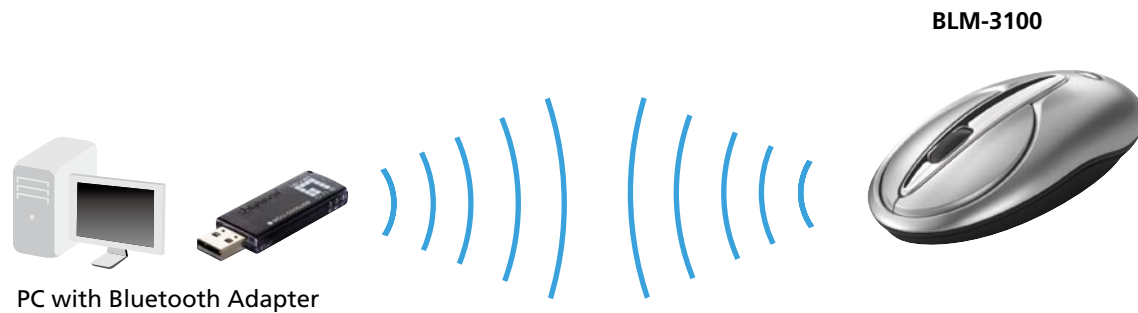

Order Information

BLM-3100: Bluetooth Mouse

Package Contents

BLM-3100

AAA Batteries x 2

Quick Installation Guide