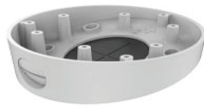

FCS-3073

Model	CAS-7321	CAS-7322	CAS-7323
Type	In-ceiling mount with gangbox	Wall mount	Wall mount
Description Spec	White Plastic Φ120 mm	Aluminum alloy Φ120×120×120mm	Aluminum alloy with junction box Φ120×120×120mm

Model	CAS-7324	CAS-7303	CAS-7307
Type	Pendant mount	Vertical pole mount	Corner mount
Description Spec	Aluminum alloy Φ120×575mm	Match up with wall mount 117×143×194mm	Match up with wall mount 158X173mm

FCS-3085

Model	CAS-7313	CAS-7314	CAS-7315	CAS-7316
Type	In-ceiling mount	Wall mount	Wall mount	Wall mount
Description Spec	White Aluminum alloy Φ136×48mm	White Plastic 136×183×213mm 260g	White Aluminum alloy Φ135×182×120mm	White Aluminum alloy with junction box Φ135×182×120mm

Model	CAS-7317	CAS-7303	CAS-7307	CAS-7318
Type	Pendant mount	Vertical pole mount	Corner mount	Rain shade
Description Spec	White Aluminum alloy Φ135×545mm	White Match up with wall mount 117×143×194mm	White Match up with wall mount 158X173mm	White Composite Fibre Φ225.1×98mm 198g Match up with wall mount