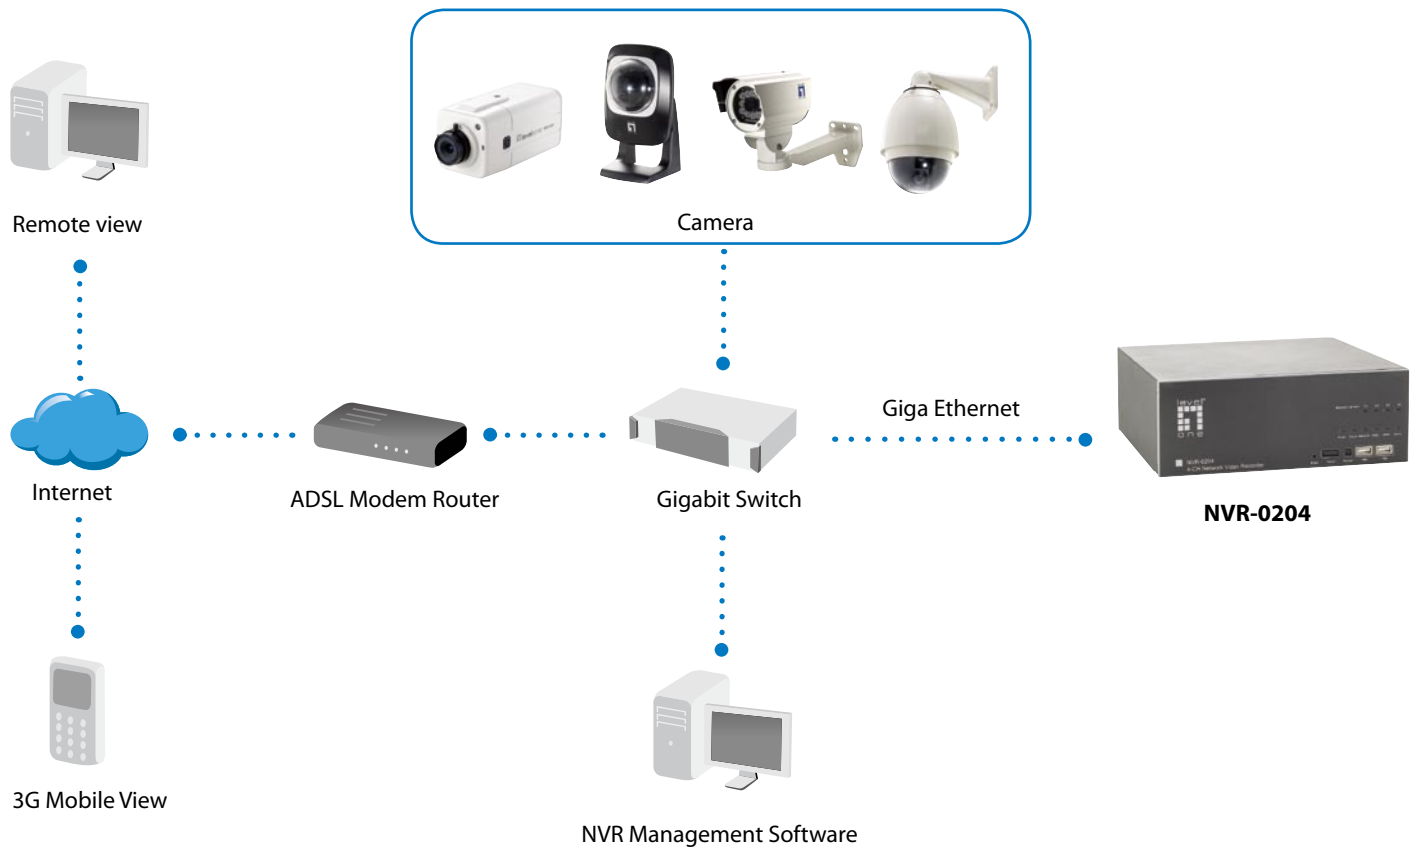

Product Diagram

Order Information

Package Contents

NVR-0204: 4-CH Network Video Recorder

NVR-0204 (HDD NOT included)
CD Manual / Utility
Quick Installation Guide
Power cord