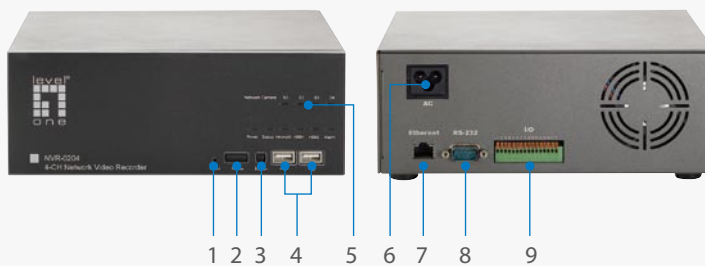

1. Reset Button
2. Power Button
3. Buzzer Stop Button
4. USB2.0 Interface
5. LED Anzeigens
6. Power Port
7. Ethernet
8. RS-232
9. DI/DO

Key Features

- Two 3.5 inch Disk Slot (SATA I or SATA II)
- Gigabit Ethernet (1000 Mbps) speeds
- Compression: MJPEG/MPEG-4 Part 2/H.264
- Support PTZ/Preset Point/Preset Sequence
- Motion Detected Event Display on E-Map
- Display Mode: Live View/Playback/Full Screen
- Resolution: HD/MegaPixel/FD1/CIF/QCIF
- Export Playback Videos to AVI
- Support schedule recordings and 2-way Audio
- Support External UPS and DI/DO.
- Smart Camera Search and Live image view
- Free Bundled NVR management Software to manage up to 16 NVR devices

Works Well With

FCS-1121
H.264 Megapixel PoE Network Camera

FCS-4020
Day/Night Speed Dome Pro Network Camera (35x)